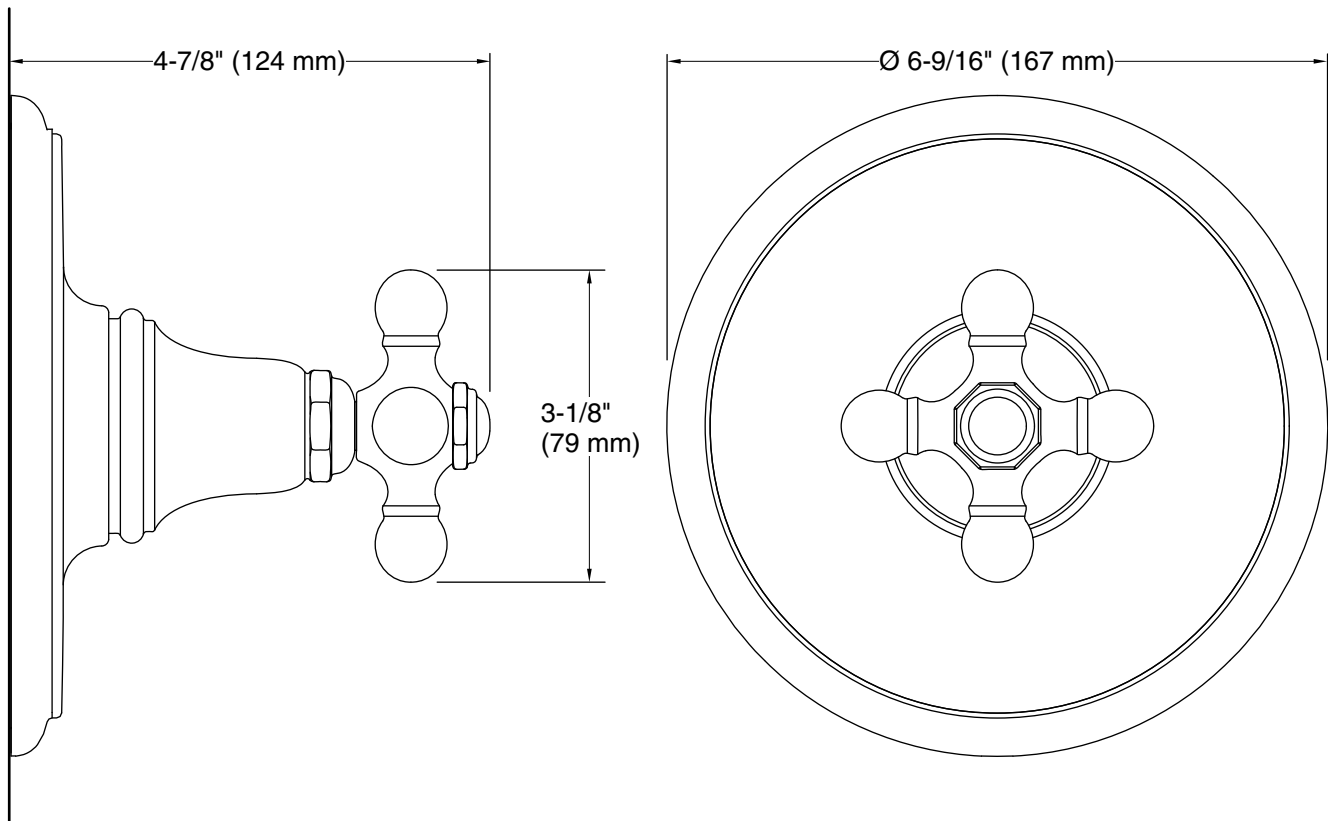

Technical Information

All product dimensions are nominal.

Notes

Install this product according to the installation instructions.

ADA compliant when installed to the specific requirements of these regulations.