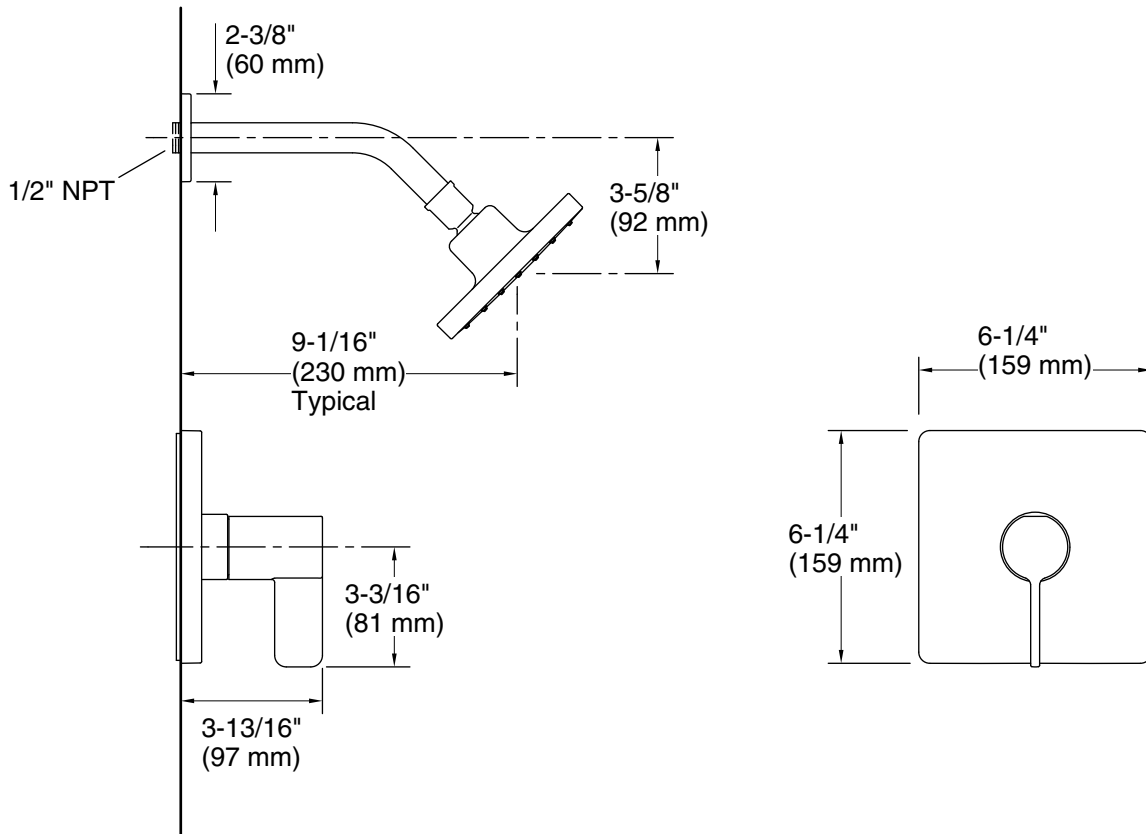

Color	Code	Description
	CP	Polished Chrome
	BN	Vibrant® Brushed Nickel
	BL	Matte Black

Technical Information

All product dimensions are nominal.

Drain included: No

Showerhead/Body Spray:

Rated maximum flow: 2.5 gal/min (9.5 l/min)

Pressure: 45 psi (3.1 bar)

Notes

Install this product according to the installation instructions.