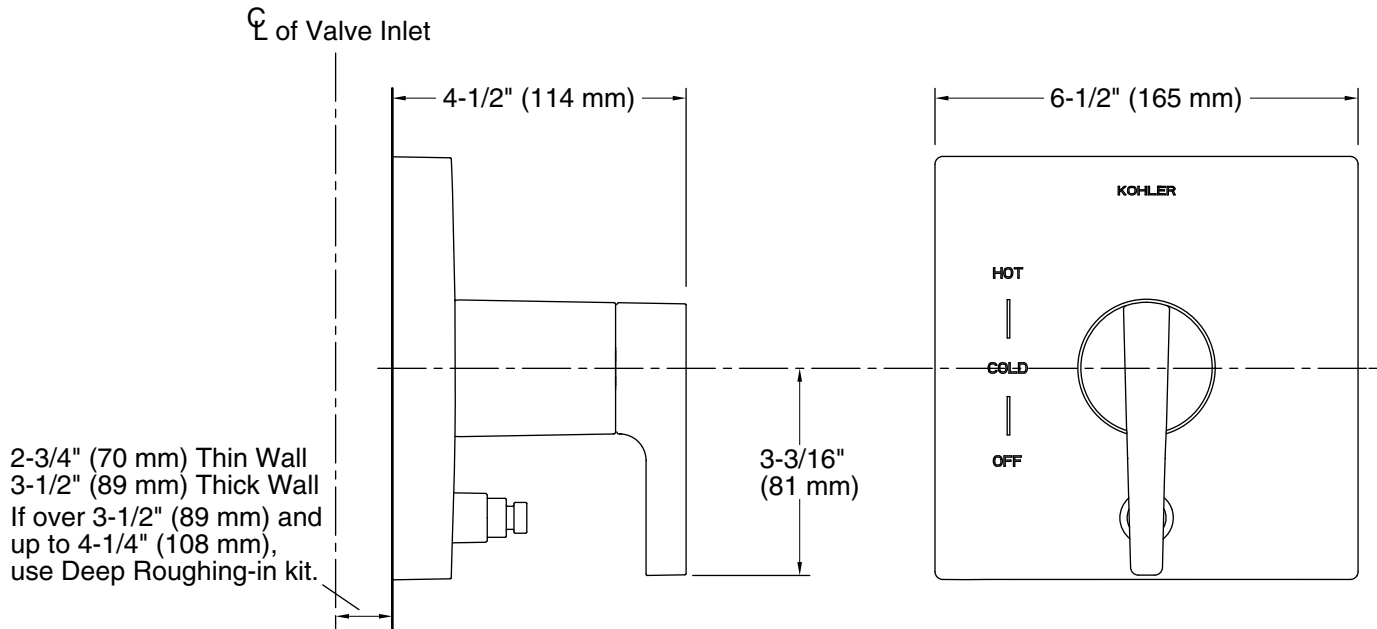

### Technical Information

All product dimensions are nominal.

Valve body: Machined-brass