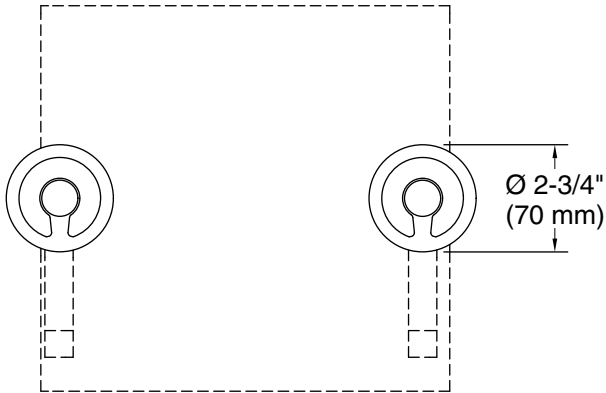

Features

- Two Industrial handles allow for both volume and temperature control.
- Quarter-turn washerless ceramic disc valves.
- Coordinates with Components faucets, accessories, and showering components to complete your bathroom.
- Dual control wall-mounted.
- Two-handle bathroom faucet trim for wall-mount installations.

Technical Information

All product dimensions are nominal.

Drain included: No

Notes

Install this product according to the installation instructions.