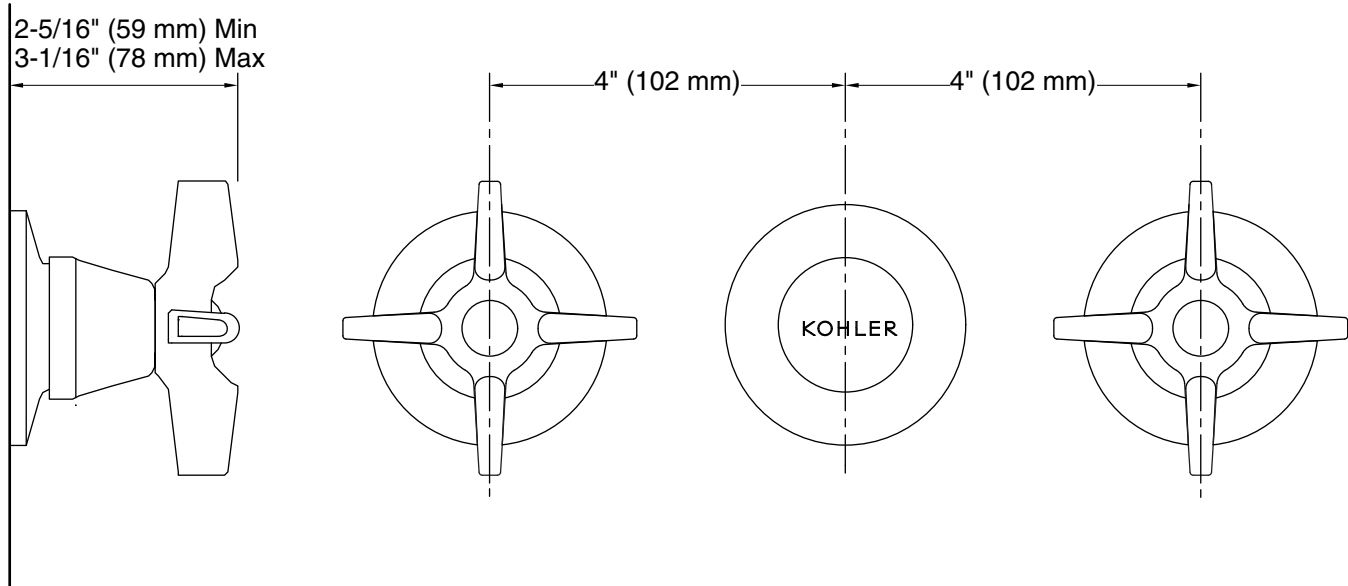

Features

- For 8" (203 mm) centers.
- Integral diverter mechanism.
- Cross handle style option.

Material

- Brass construction.

Required Products/Accessories

K-303-K 1/2" Ceramic In-Wall Valve System

Recommended Products/Accessories

Color	Code	Description
-------	------	-------------

	CP	Polished Chrome
--	----	-----------------

Technical Information

All product dimensions are nominal.

Notes

Install this product according to the installation instructions.