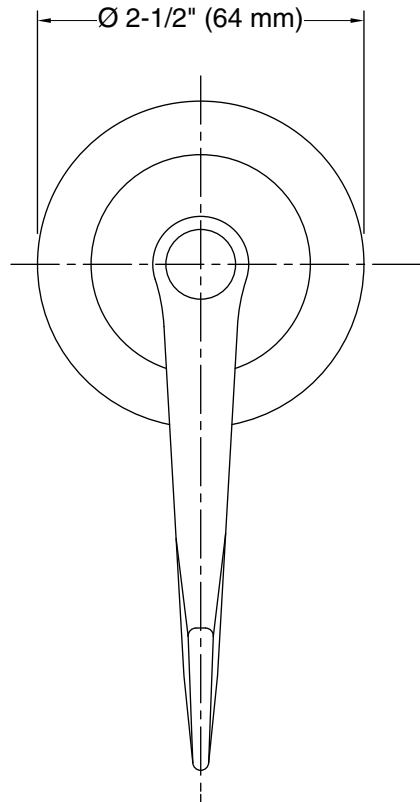

Features

- For 8" (203 mm) centers.
- Wristblade handle style option.

Material

- Brass construction.

Required Products/Accessories

K-302-K 1/2" Ceramic In-Wall Valve System

Recommended Products/Accessories

K-23723 Faucet cleaner

Color tiles intended for reference only.

Color	Code	Description
-------	------	-------------

	CP	Polished Chrome
--	----	-----------------

Technical Information

All product dimensions are nominal.

Notes

Install this product according to the installation instructions.