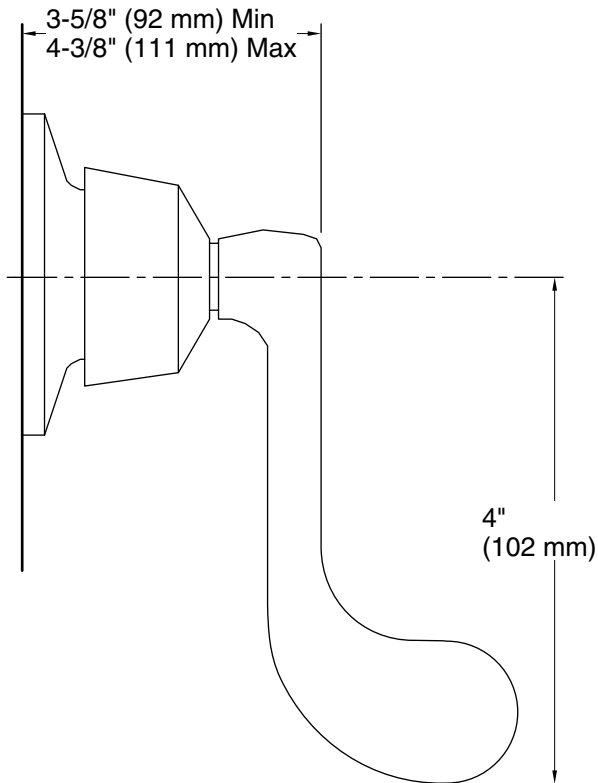

Features

- For 8" (203 mm) centers.
- Wristblade handle style option.

Material

- Brass construction.

Required Products/Accessories

K-302-K 1/2" Ceramic In-Wall Valve System

Recommended Products/Accessories

K-23723 Faucet cleaner

Color tiles intended for reference only.

Color	Code	Description
-------	------	-------------

	CP	Polished Chrome
--	----	-----------------

Technical Information

All product dimensions are nominal.

Notes

Install this product according to the installation instructions.