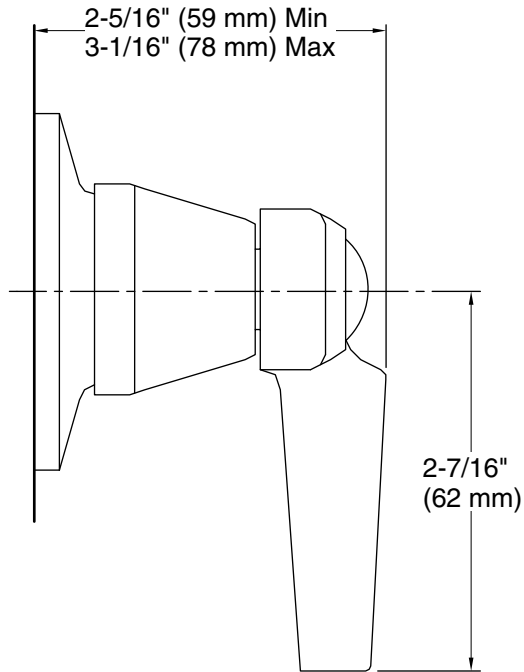

Technical Information

All product dimensions are nominal.

Notes

Install this product according to the installation instructions.