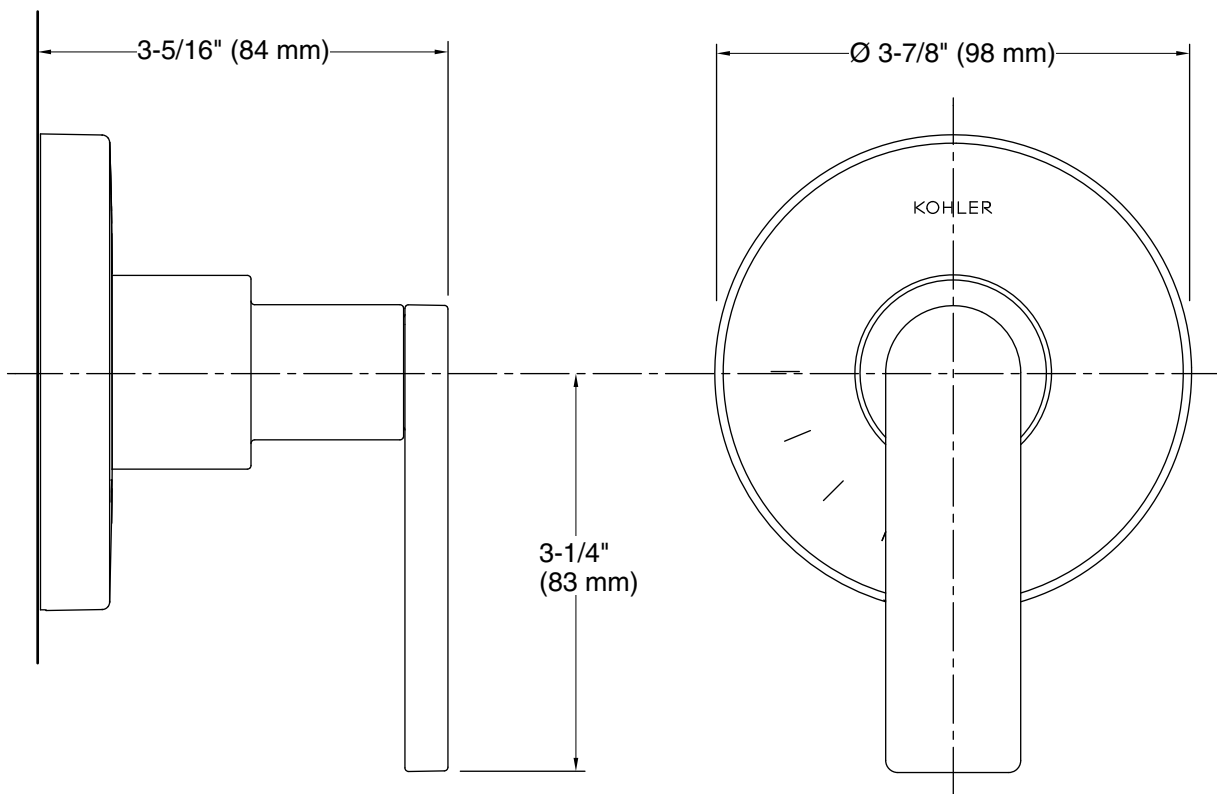

Color tiles intended for reference only.

Color	Code	Description
	CP	Polished Chrome
	BL	Matte Black
	TT	Vibrant Titanium

Technical Information

All product dimensions are nominal.

Valve body: Cast brass

Notes