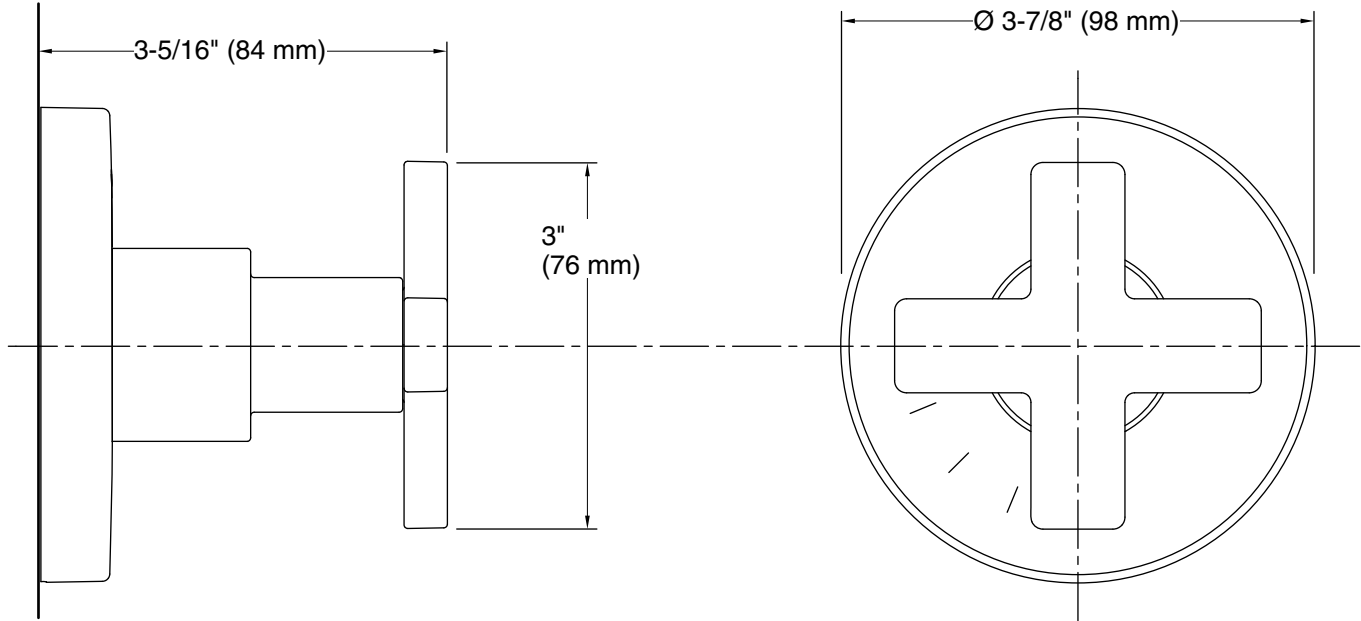

Technical Information

All product dimensions are nominal.

Valve body: Cast brass

Notes

Install this product according to the installation guide.

ADA compliant when installed to the specific requirements of these regulations.