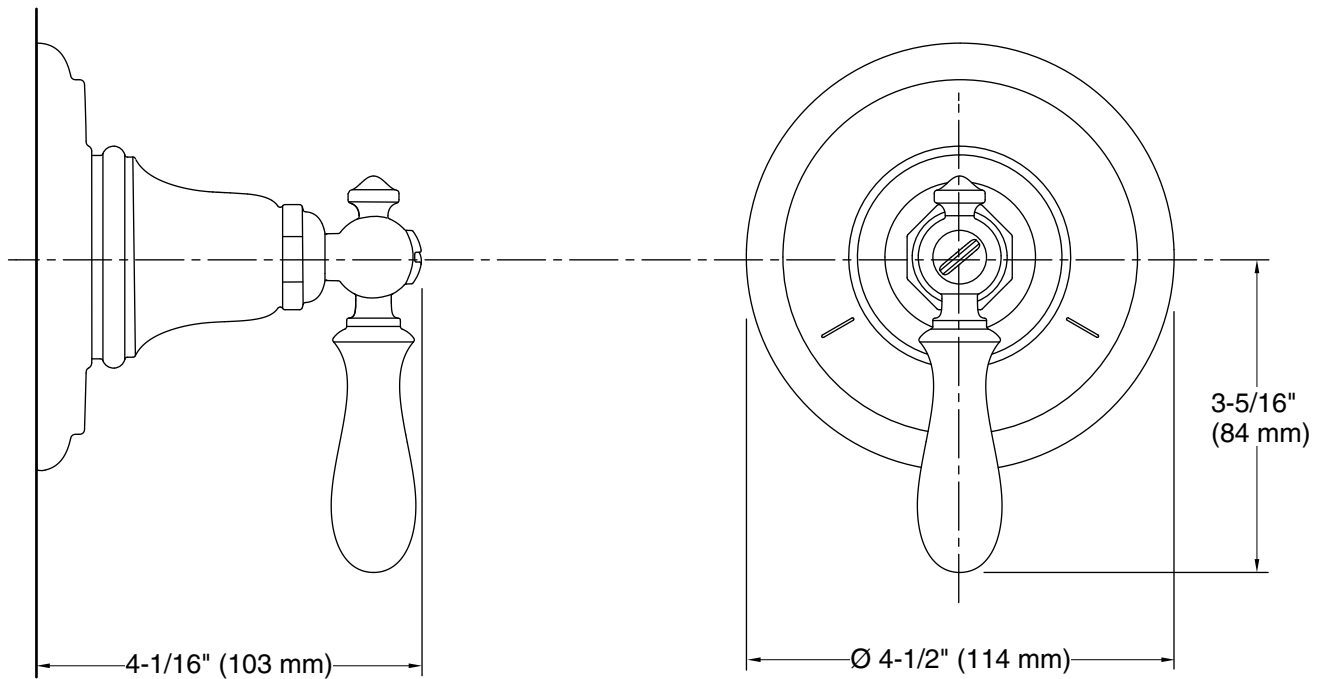

Technical Information

All product dimensions are nominal.

Notes

Install this product according to the installation instructions.

ADA, OBC, CSA B651 compliant when installed to the specific requirements of these regulations.