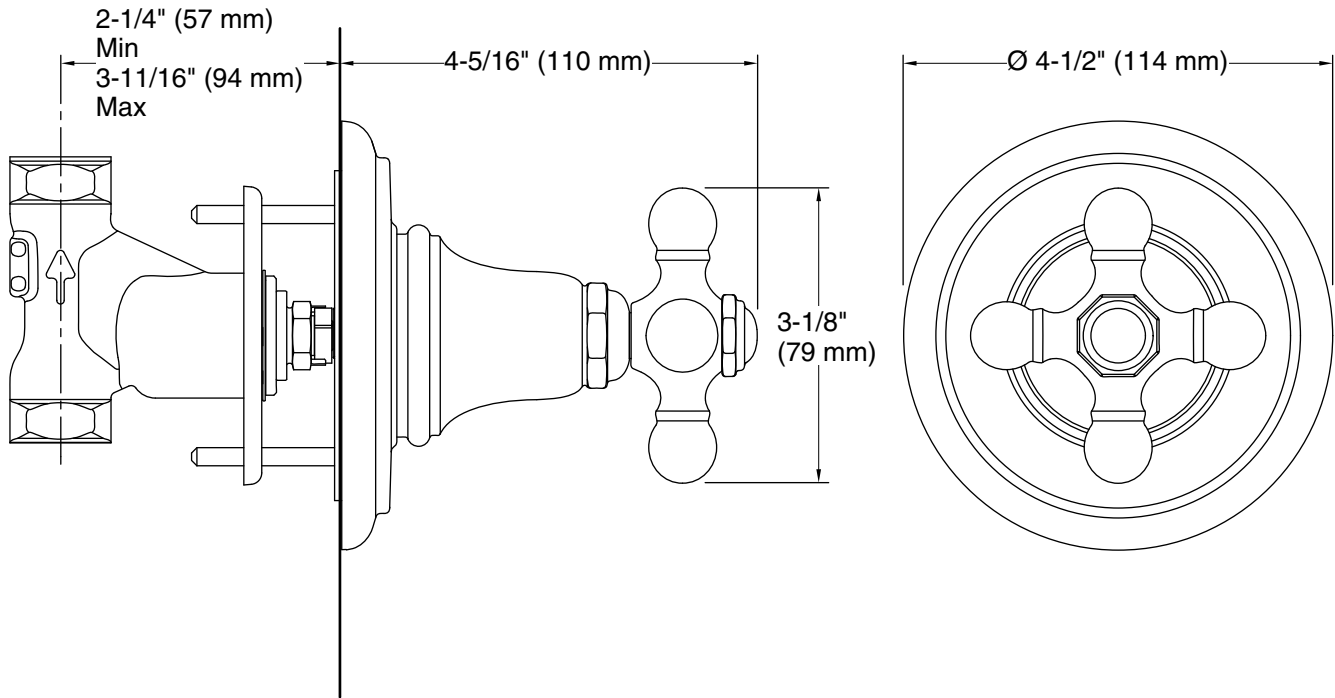

Technical Information

All product dimensions are nominal.

Notes

Install this product according to the installation instructions.

ADA compliant when installed to the specific requirements of these regulations.