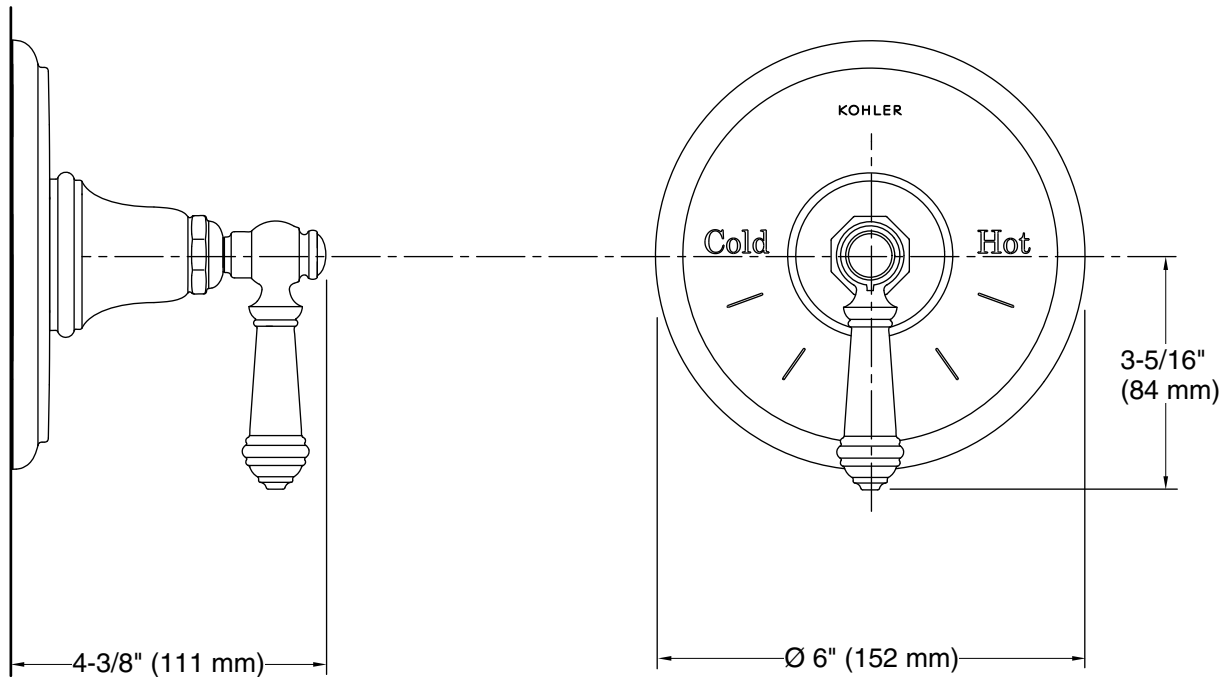

Technical Information

All product dimensions are nominal.

Notes

Install this product according to the installation instructions.

ADA, OBC, CSA B651 compliant when installed to the specific requirements of these regulations.