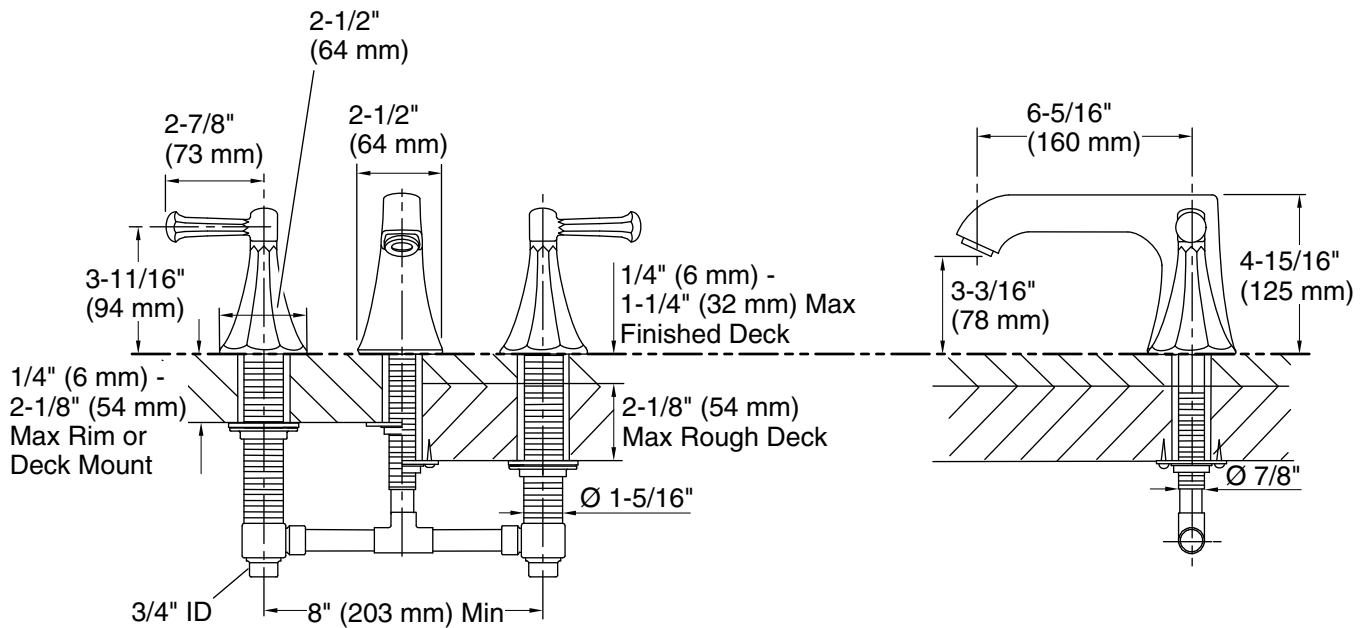

Rim- or Deck-
Mount Installation

Rough + Finished
Deck-Mount Installation

Technical Information

All product dimensions are nominal.

Notes

Install this product according to the installation instructions.

ADA, OBC, CSA B651 compliant when installed to the specific requirements of these regulations.