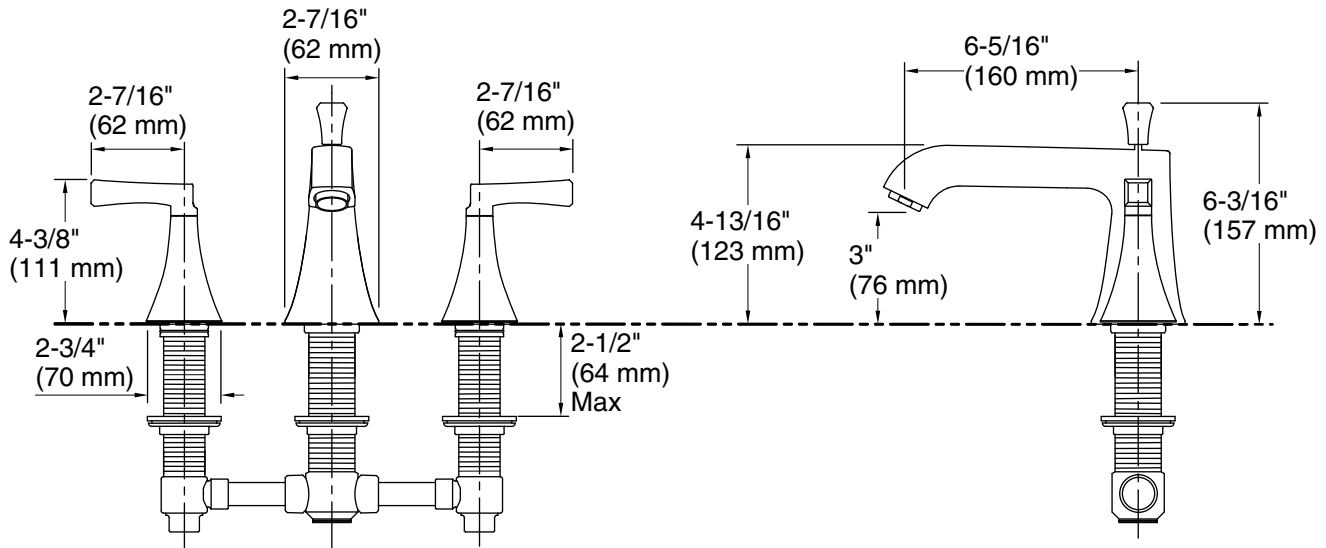

Features

- Deco lever handles.
- 5" (127 mm) spout with slip-fit connection and diverter knob.

Material

- Brass construction.

Installation

- Bath- or deck-mount.

Required Products/Accessories

K-438-K High-Flow Bath Valve with Diverter

Recommended Products/Accessories

K-23723 Faucet cleaner

Optional Products/Accessories

K-424 Handshower Holder

K-419 Single-Function Handshower

ADA CSA B651

Codes/Standards

ASME A112.18.1/CSA B125.1
ADA
ICC/ANSI A117.1
CSA B651

Technical Information

All product dimensions are nominal.

Notes

Install this product according to the installation instructions.

ADA, CSA B651 compliant when installed to the specific requirements of these regulations.