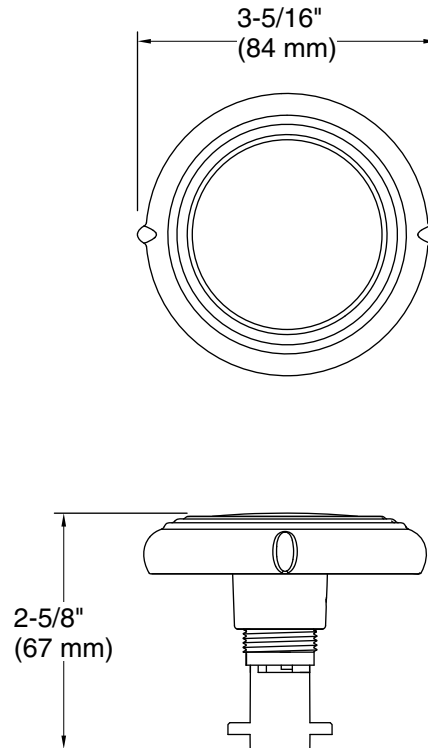

Material

- Durable metal construction
- KOHLER finishes resist corrosion and tarnishing

Required Products/Accessories

K-37383 Rough-in cable bath drain, PVC, 30" cable with tubing

or

K-37385 rough-in cable drain, PVC, 45" cable

or

K-37386 rough-in cable drain, PVC, 30" cable

Recommended Products/Accessories

K-23723 Faucet cleaner

Included Components

Additional Components:

- Alignment tool
- Decorative flange with flange nut
- Handle
- Overflow escutcheon
- Stopper

Technical Information

All product dimensions are nominal.

Notes

Install this product according to the installation guide.