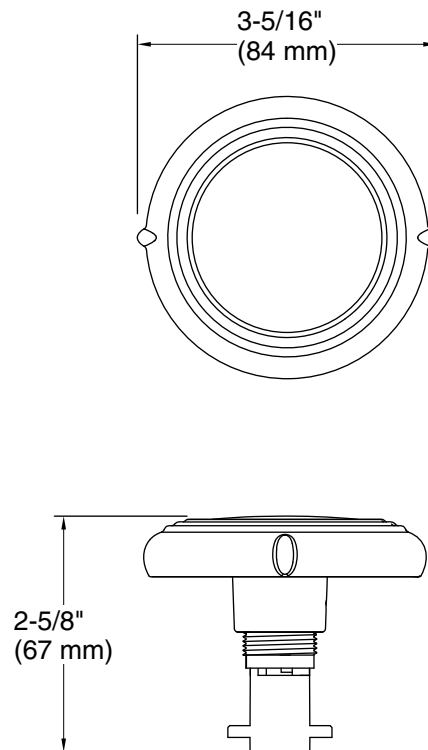

Features

- Handle designed to complement contemporary bathroom decor.
- Designed specifically for use with any PureFlo rough drain (sold separately).
- Trim can be easily removed when the design or finish needs updating.
- Smooth, rotary turn operation.
- Includes handle, stopper, decorative flange with flange nut, overflow escutcheon, and alignment tool.
- Not required for pressure testing the rough drain.

Material

- Durable metal construction.
- KOHLER finishes resist corrosion and tarnishing.

Required Products/Accessories

K-37380 30" Rough-in Cable Bath Drain

or

K-37383 Rough-in cable bath drain, PVC, 30" cable with tubing

Technical Information

All product dimensions are nominal.

Notes

Install this product according to the installation guide.