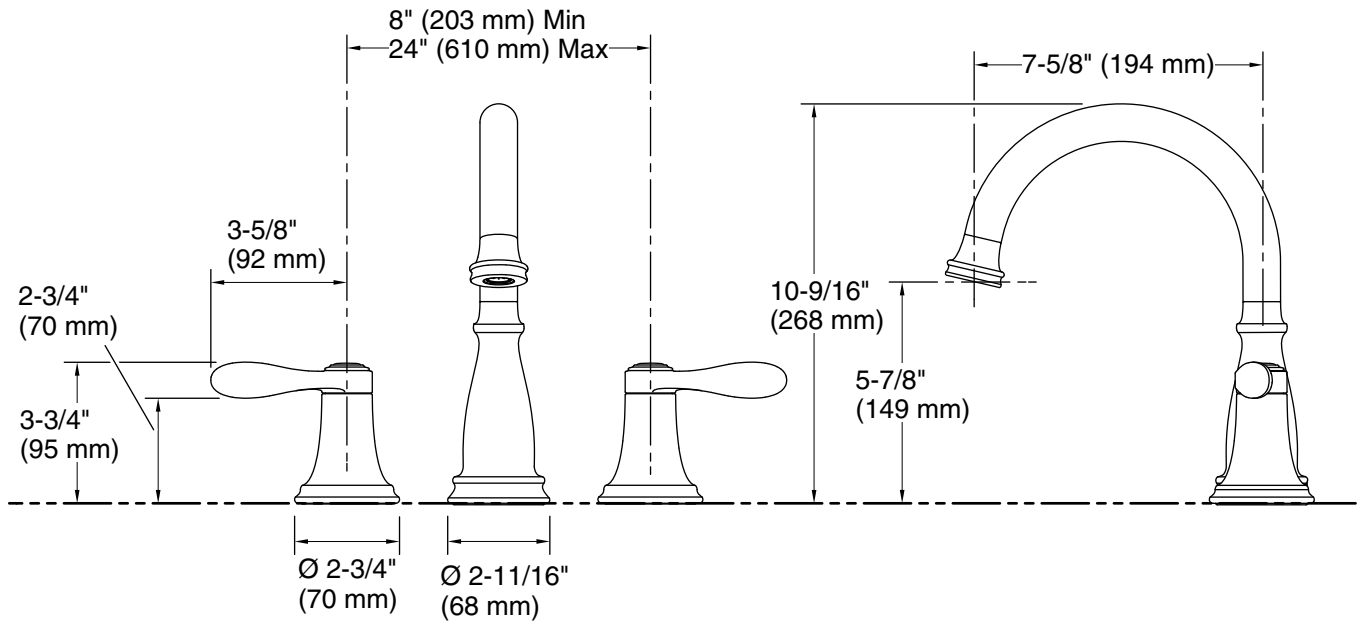

## Features

- Two-handle bath faucet trim
- 7-1/2" (191 mm) gooseneck nondiverter spout with slip-fit connection
- Coordinates with other products in the Bellera collection

## Technical Information

All product dimensions are nominal.

Drain included: No