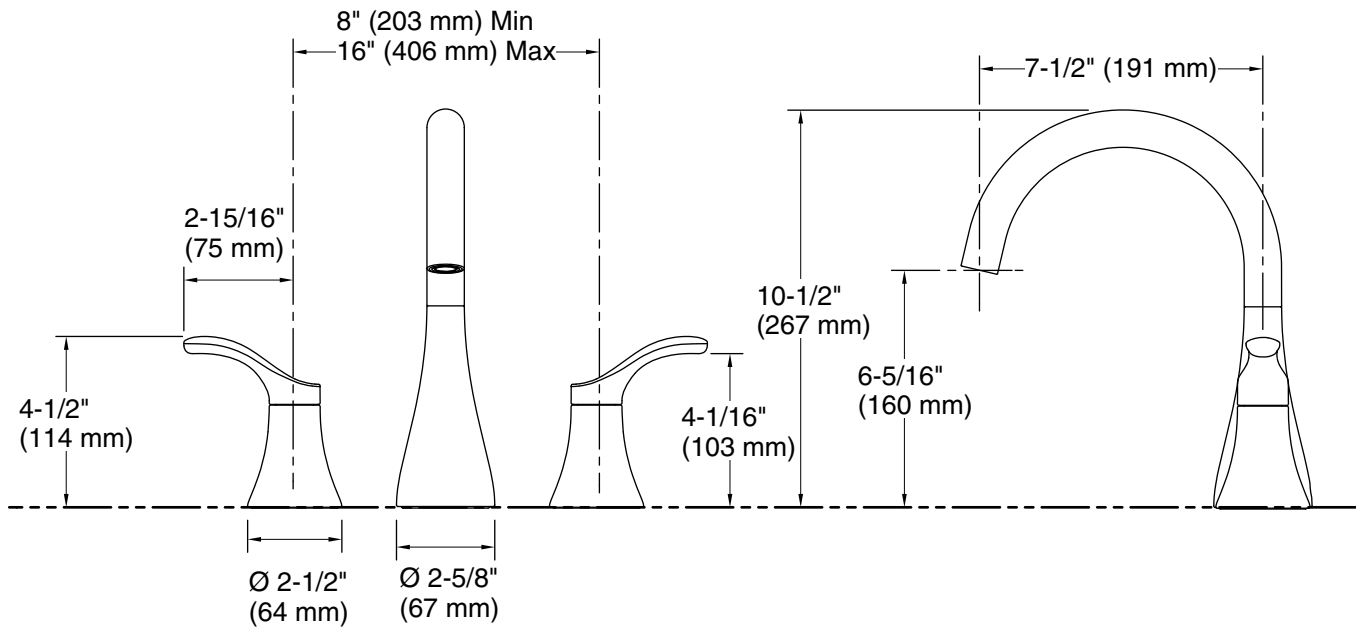

Features

- Two-handle bath faucet trim
- 7-1/2" (191 mm) gooseneck nondiverter spout with slip-fit connection
- Coordinates with other products in the Simplicite collection

Material

- Premium material construction for durability and reliability
- KOHLER finishes resist corrosion and tarnishing

Technical Information

All product dimensions are nominal.

Drain included: No

Spout:

Spout reach: 7-1/2" (191 mm)

Notes

Install this product according to the installation instructions.

ADA, OBC, CSA B651 compliant when installed to the specific requirements of these regulations.