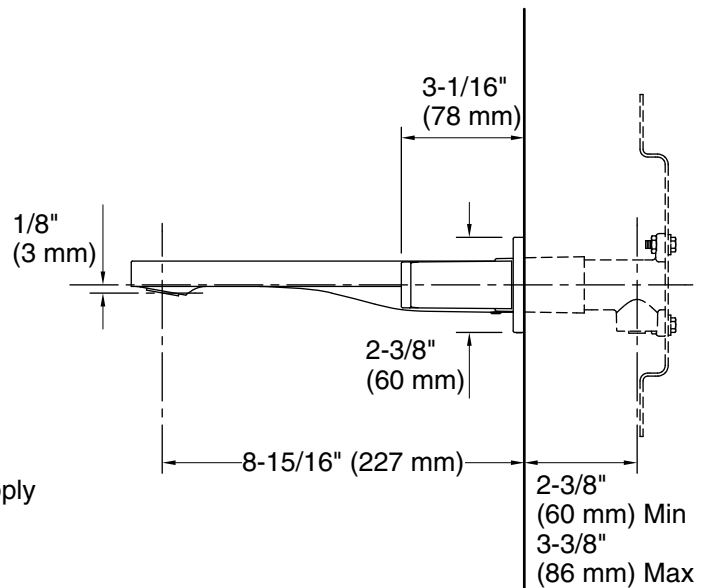

Features

- Two-lever handles offer separate control of hot and cold water.
- 9" (229 mm) spout reach.
- 10.0 gpm (3.8 lpm) maximum flow rate at 45 psi (3.1 bar).
- KOHLER® ceramic disc valves exceed industry longevity standards, ensuring durable performance for life.
- Coordinates with other products in the Parallel collection.

	CP	Polished Chrome
	BN	Vibrant® Brushed Nickel
	BL	Matte Black

Technical Information

All product dimensions are nominal.

Drain included: No

Spout:

Spout reach: 9" (228 mm)

Notes

Install this product according to the installation instructions.