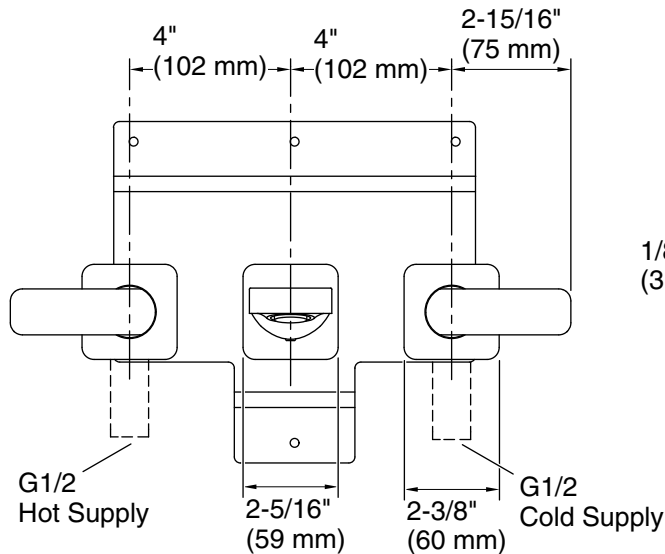

Features

- Two-lever handles offer separate control of hot and cold water.
- 9" (229 mm) spout reach.
- 10.0 gpm (3.8 lpm) maximum flow rate at 45 psi (3.1 bar).
- KOHLER® ceramic disc valves exceed industry longevity standards, ensuring durable performance for life.
- Coordinates with other products in the Parallel collection.

	CP	Polished Chrome
	BN	Vibrant® Brushed Nickel
	BL	Matte Black

Technical Information

All product dimensions are nominal.

Drain included: No

Spout:

Spout reach: 9" (228 mm)

Notes

Install this product according to the installation instructions.