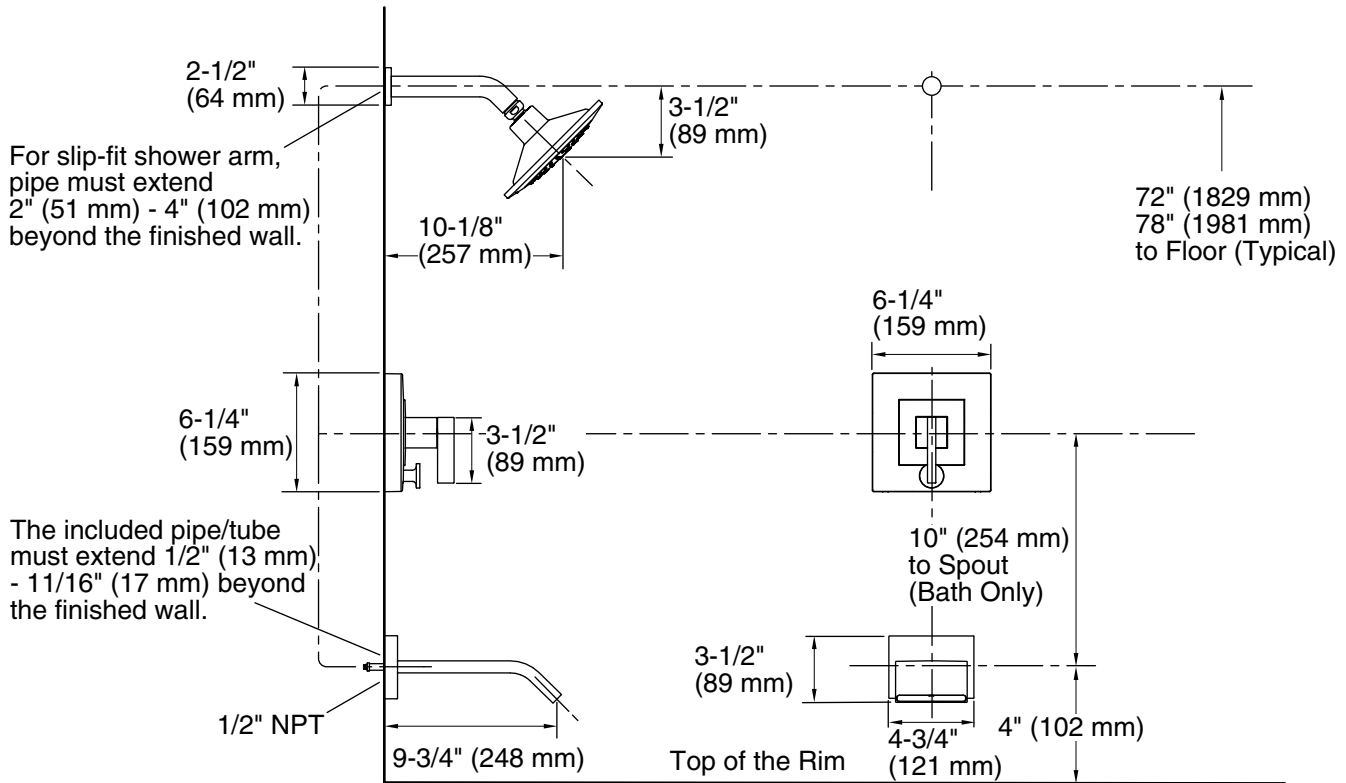

## Technical Information

All product dimensions are nominal.

Install straight pipe or tube drop of 7" (178 mm) to 18" (457 mm) with single elbow between the valve and the wall-mount spout. Elbow must be a 90 degree drop ell that is secured to rigid framing.