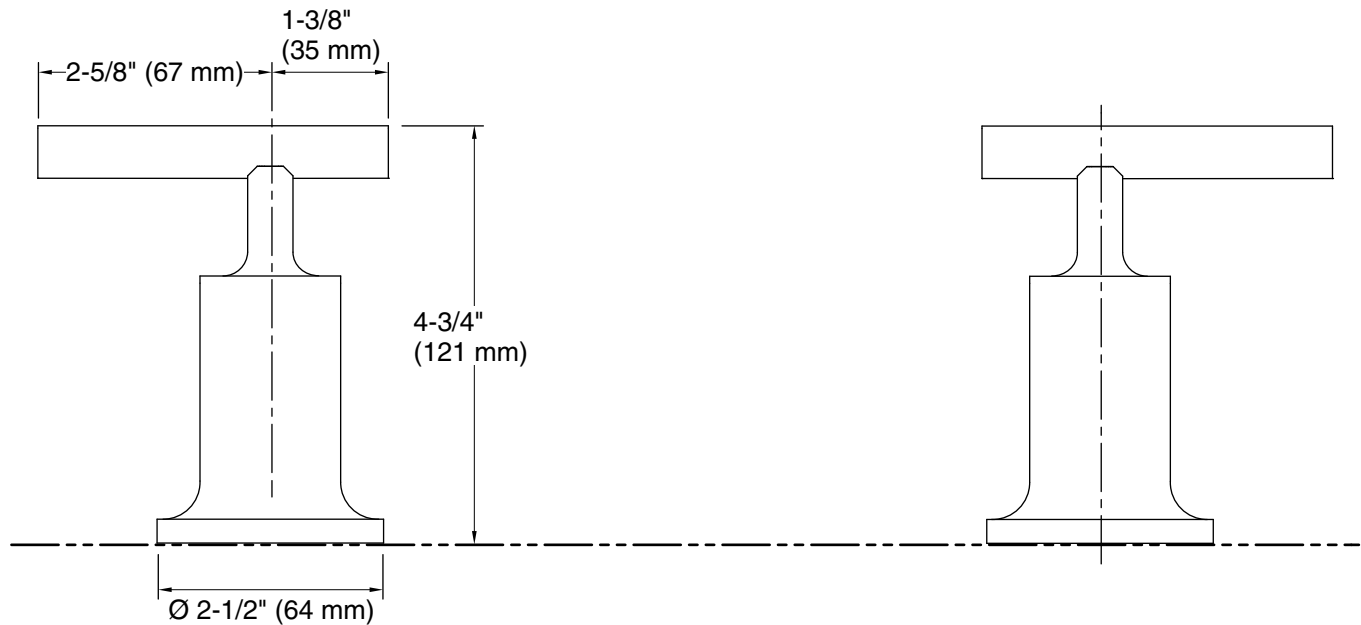

THE BOLD LOOK
OF **KOHLER®**

KOHLER Faucets Deck- or wall-mount bath faucet handle trim with lever design
Purist®
K-T14429-4

Technical Information

All product dimensions are nominal.

Notes

Install this product according to the installation instructions.