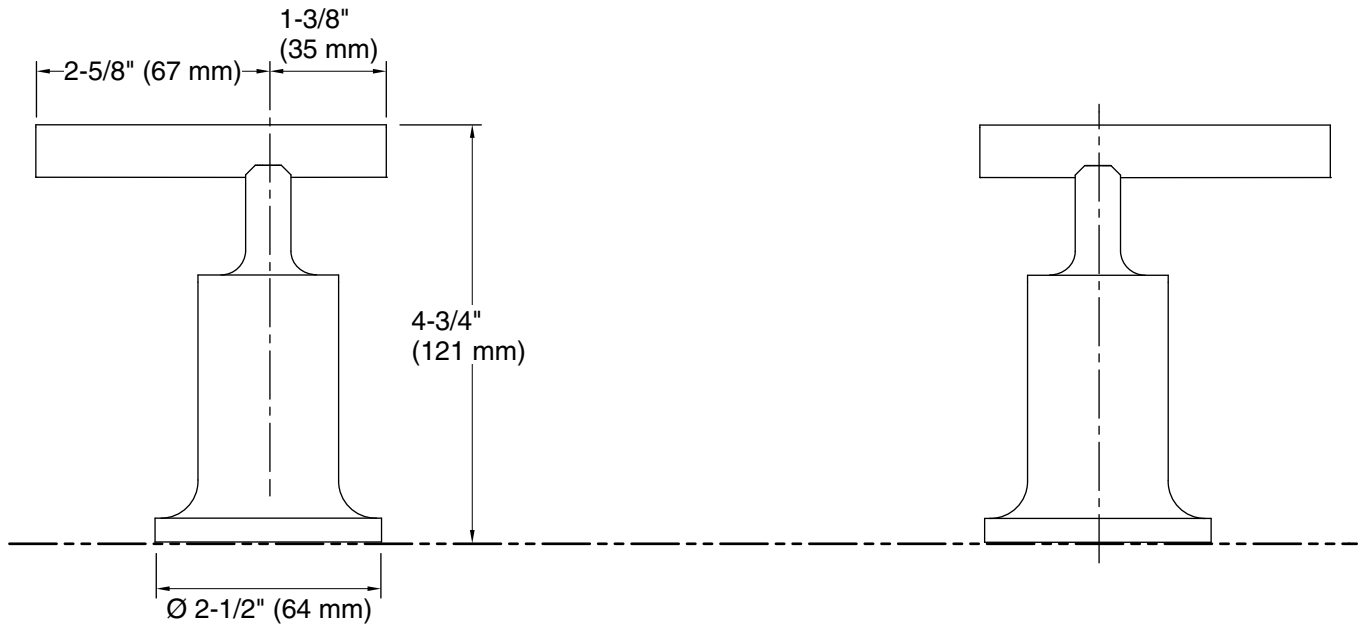

Technical Information

All product dimensions are nominal.

Notes

Install this product according to the installation instructions.

ADA, OBC, CSA B651 compliant when installed to the specific requirements of these regulations.