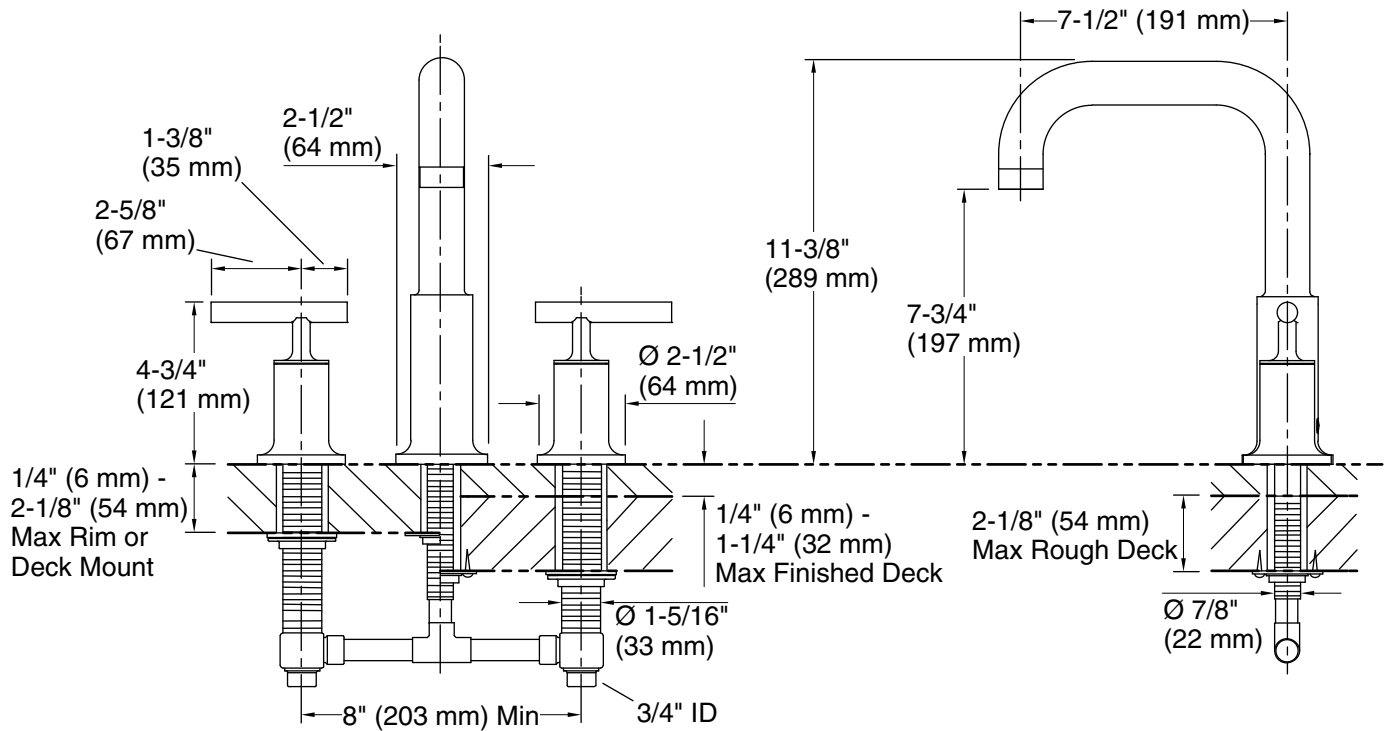

Rim or Deck-Mount Installation

Rough + Finished Deck-Mount Installation

Technical Information

All product dimensions are nominal.

Notes

Install this product according to the installation instructions.

ADA, OBC, CSA B651 compliant when installed to the specific requirements of these regulations.