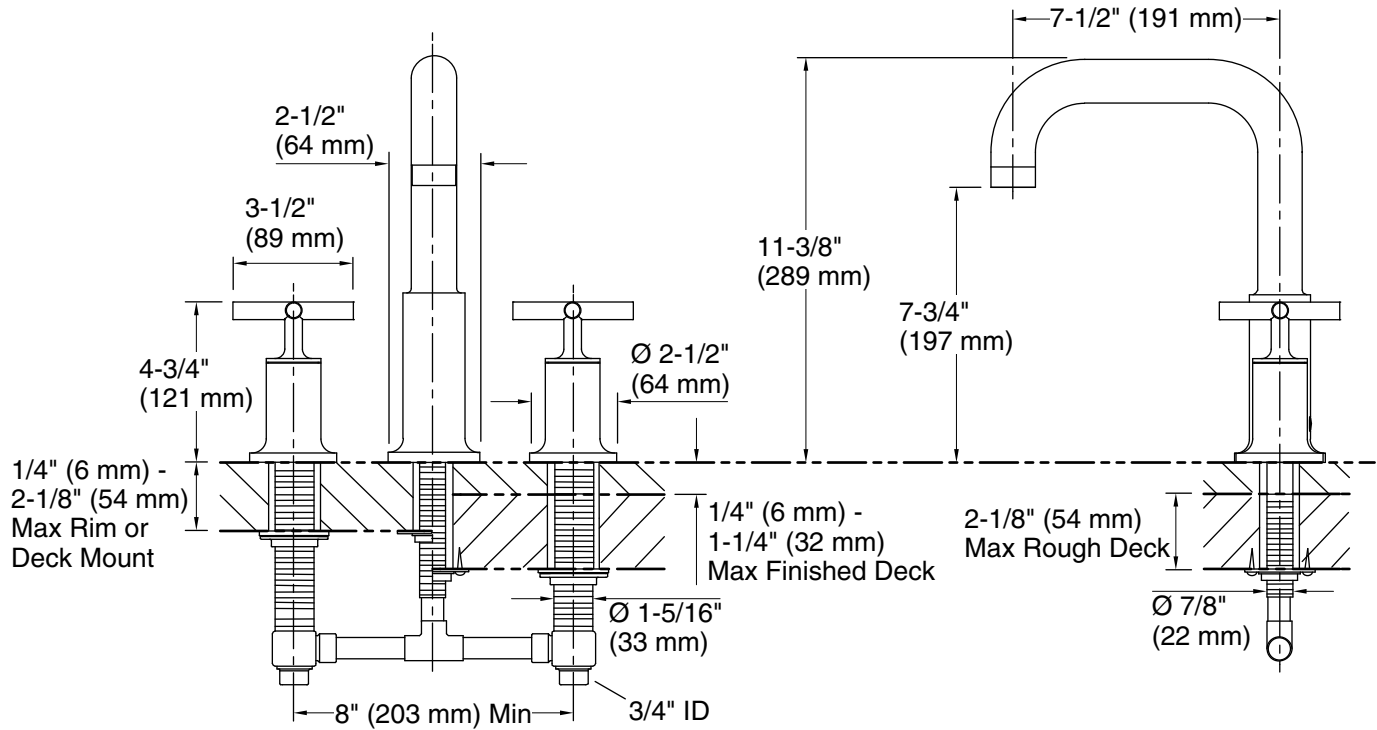

Rim or Deck-Mount Installation

Rough + Finished Deck-Mount Installation

Technical Information

All product dimensions are nominal.

Notes

Install this product according to the installation instructions.

ADA compliant when installed to the specific requirements of these regulations.