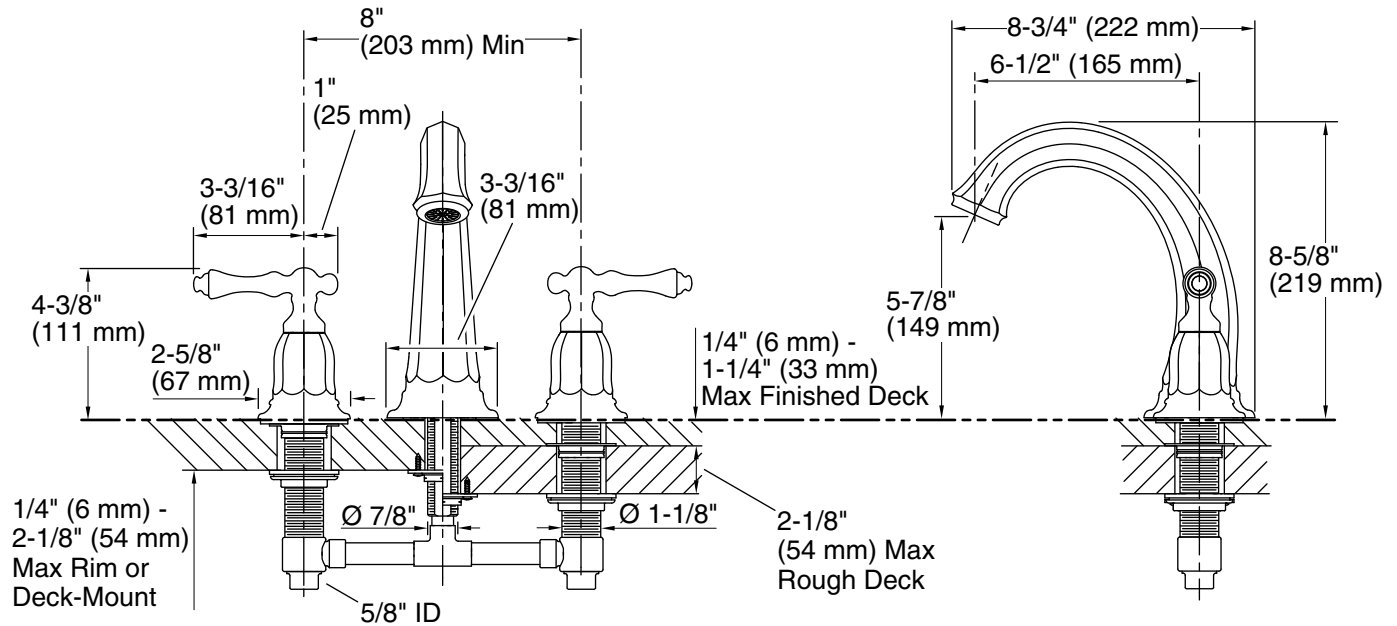

Rim or Deck-Mount
 Installation

Rough + Finished
 Deck-Mount Installation

Technical Information

All product dimensions are nominal.

Notes

Install this product according to the installation instructions.

ADA, OBC, CSA B651 compliant when installed to the specific requirements of these regulations.