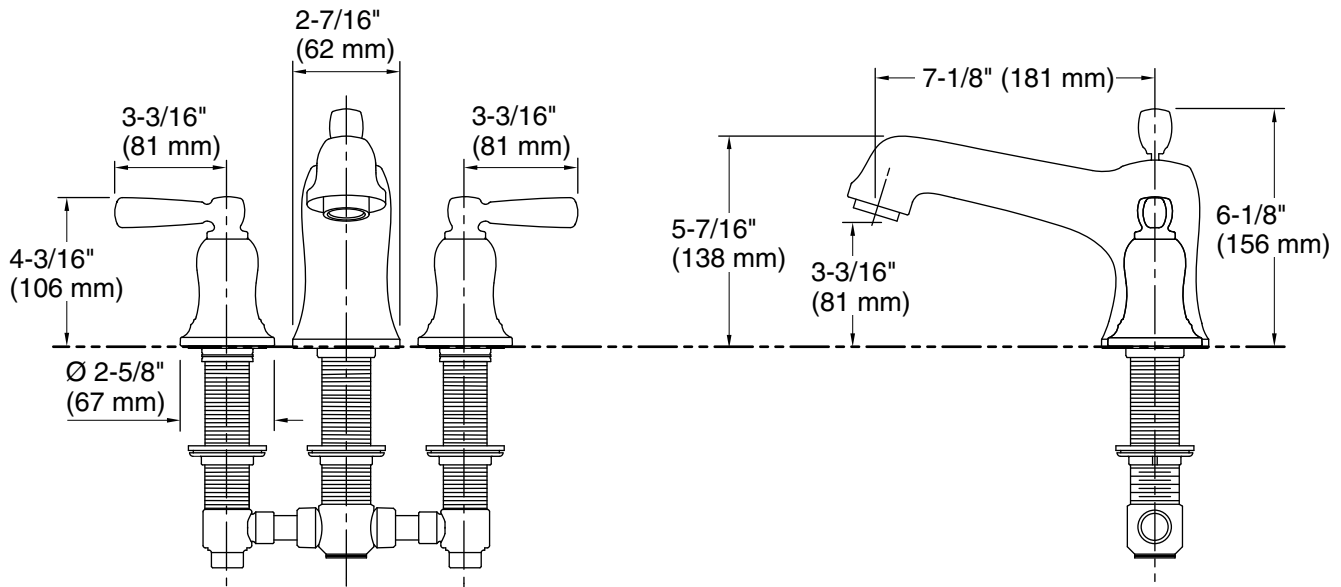

Features

- Complements Bancroft® Suite.
- 7" (178 mm) spout with slip-fit connection and diverter knob.

Material

- Brass construction.

Installation

- Bath- or deck-mount.

Required Products/Accessories

K-438-K High-Flow Bath Valve with Diverter

Technical Information

All product dimensions are nominal.

Notes

Install this product according to the installation guide.

ADA, CSA B651 compliant when installed to the specific requirements of these regulations.