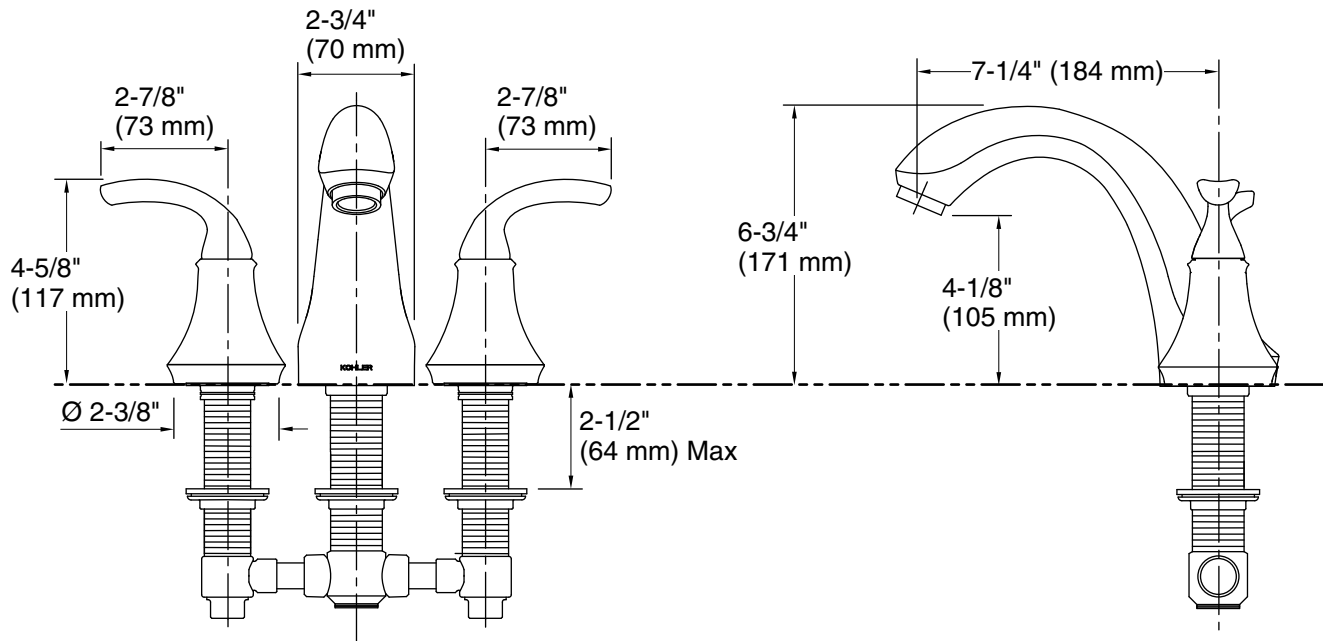

Technical Information

All product dimensions are nominal.

Notes

Install this product according to the installation guide.

ADA, CSA B651 compliant when installed to the specific requirements of these regulations.