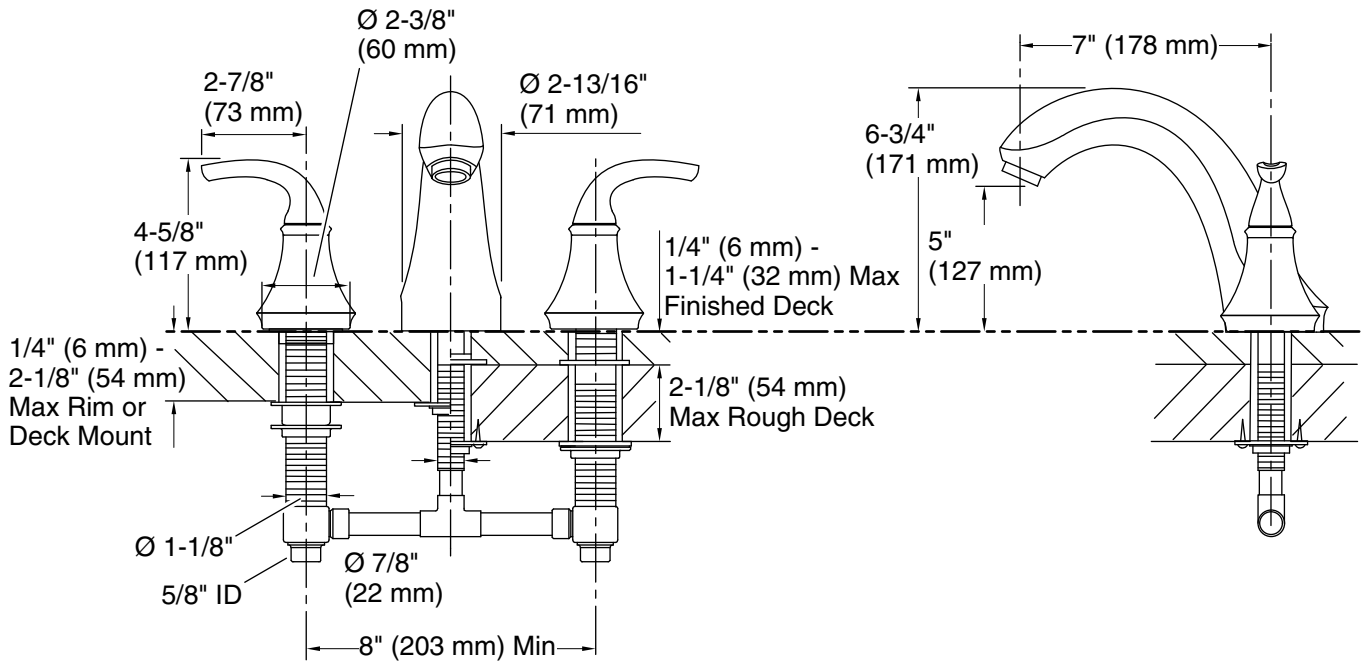

Features

- 7" (178 mm) non-diverter spouts with slip-fit connection.

Material

- Brass construction.

Installation

- Bath- or deck-mount.

Required Products/Accessories

K-300-K High Flow Bath Valve

Rim- or Deck-Mount Installation

Rough + Finished Deck Mount Installation

Technical Information

All product dimensions are nominal.

Notes

Install this product according to the installation instructions.

ADA, OBC, CSA B651 compliant when installed to the specific requirements of these regulations.