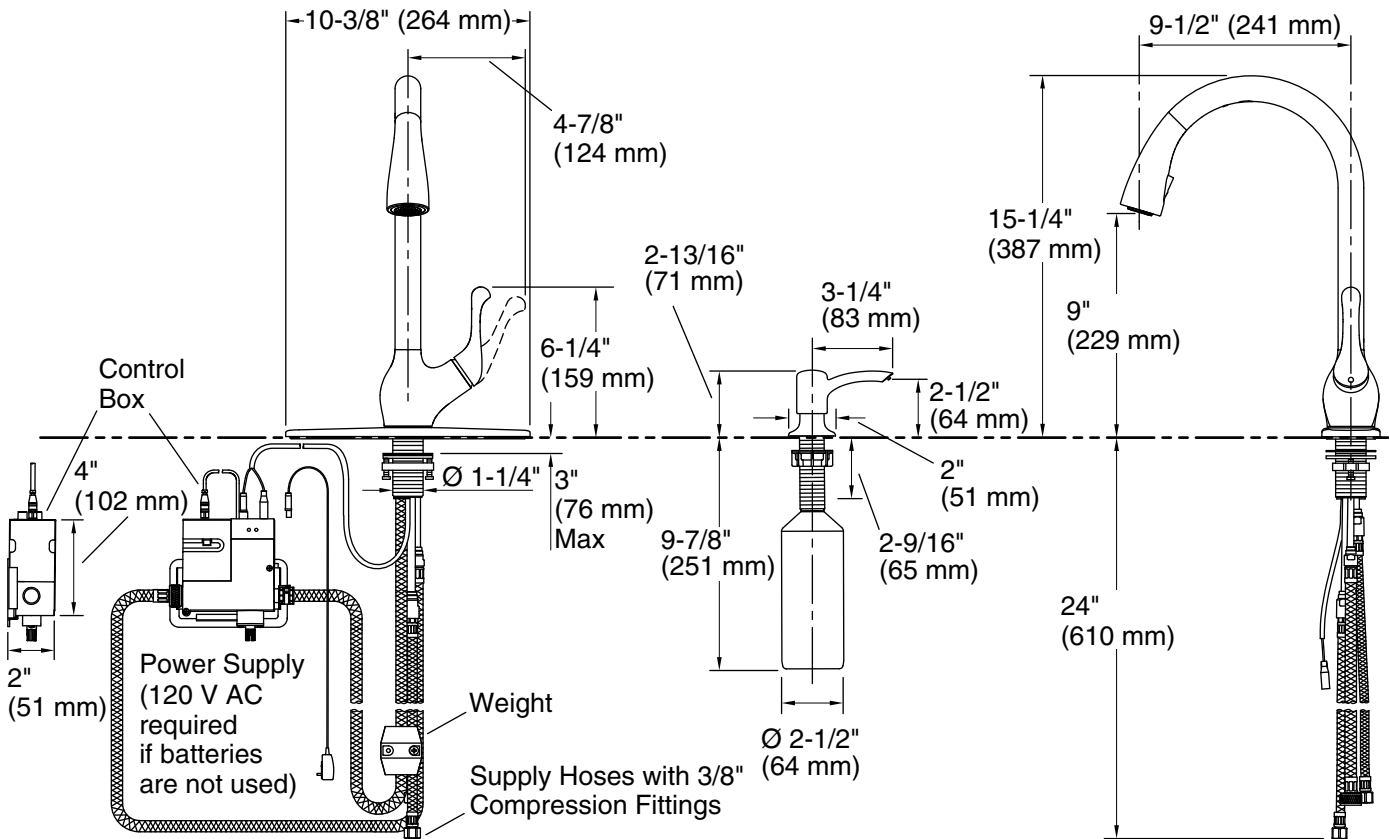

THE BOLD LOOK
OF **KOHLER®**

KOHLER® Faucets Touchless pull-down kitchen faucet w/ soap dispenser

Barossa® K-R78035-SD

Technical Information

All product dimensions are nominal.

Power source: Battery - DC, included