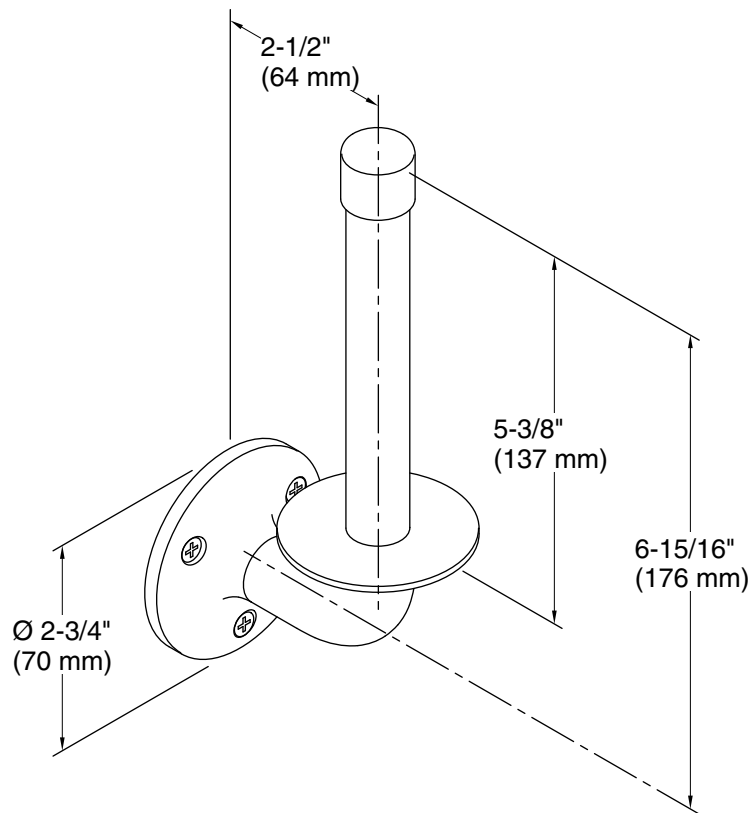

Worth®
Toilet paper holder
K-R24795

Features

- Can be mounted vertically or horizontally.
- Coordinates with Worth faucets and accessories.

Material

- Premium metal construction for durability and reliability.
- KOHLER finishes resist corrosion and tarnishing.

Available Colors/Finishes

Color tiles intended for reference only.

Color	Code	Description
	BN	Vibrant® Brushed Nickel
	2BZ	Oil-Rubbed Bronze

Technical Information

All product dimensions are nominal.

Material: Stainless Steel, Zinc