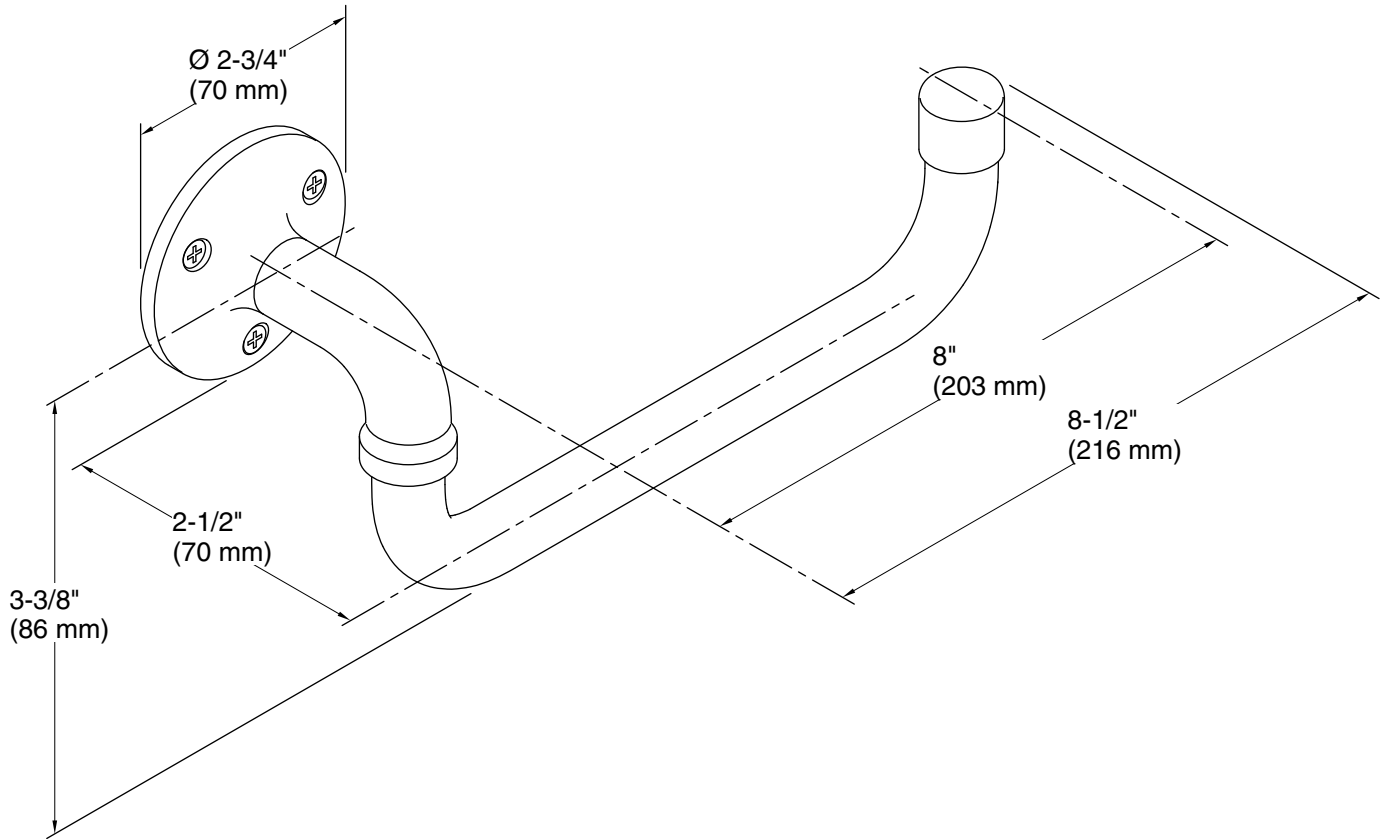

Technical Information

All product dimensions are nominal.

Installation Type: Wall-mount

Material: Stainless Steel, Zinc

Notes

Install this product according to the installation guide.

CAUTION: Risk of personal injury. Do not install these products in any area where they are likely to be used inadvertently as a grab bar or support bar. These products are not designed or intended for use as a grab bar or support bar.