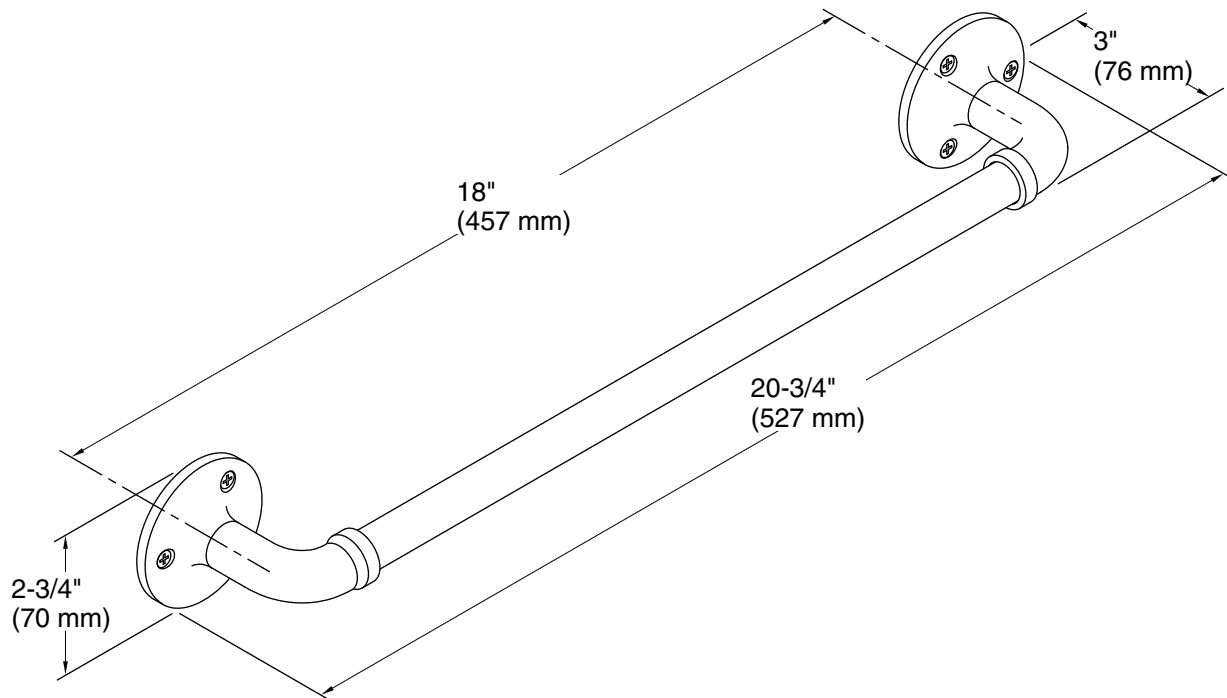

Color tiles intended for reference only.

Color	Code	Description
	BN	Vibrant® Brushed Nickel
	2BZ	Oil-Rubbed Bronze

Technical Information

All product dimensions are nominal.

Installation Type: Wall-mount

Material: Zinc, Stainless Steel