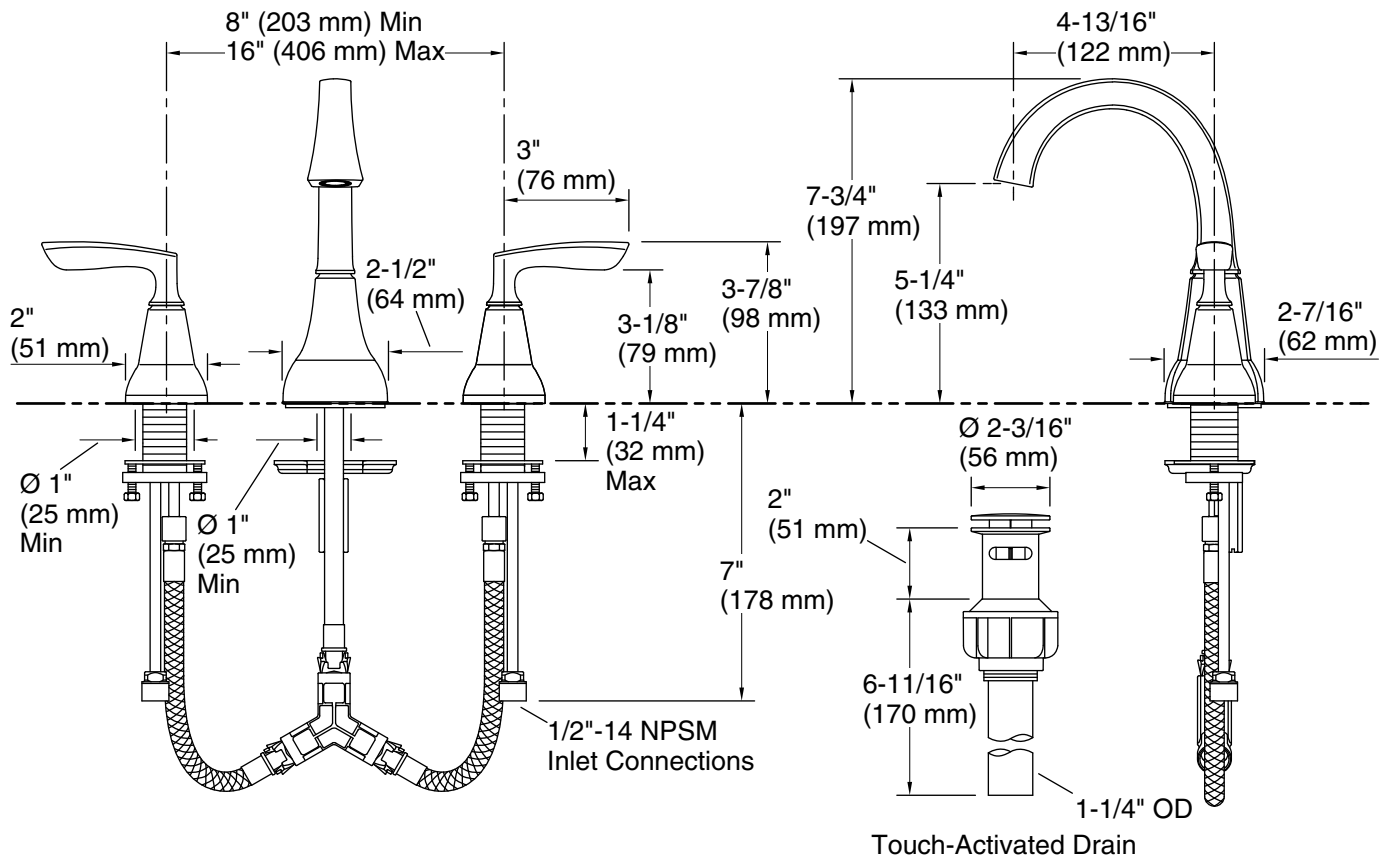

Features

- Two-handle widespread faucet for 8" - 16" (203 - 406 mm) centers
- Two lever handles offer separate control of hot and cold water
- KOHLER ceramic disc valves exceed industry longevity standards for a lifetime of durable performance
- 1.2 gpm (4.5 lpm) maximum flow rate
- Coordinates with other products in the Kallan™ collection

Installation

- Widespread
- Simplified faucet installation; mounting hardware requires no special tools
- Includes clicker drain
- Handles preassembled on valves and quick-connect fittings simplify installation

Technical Information

All product dimensions are nominal.

Faucet:

Flow rate: 1.2 gal/min (4.5 l/min)

Pressure: 60 psi (4.1 bar)

Drain included: Yes

Spout:

Spout reach: 4-13/16" (122 mm)