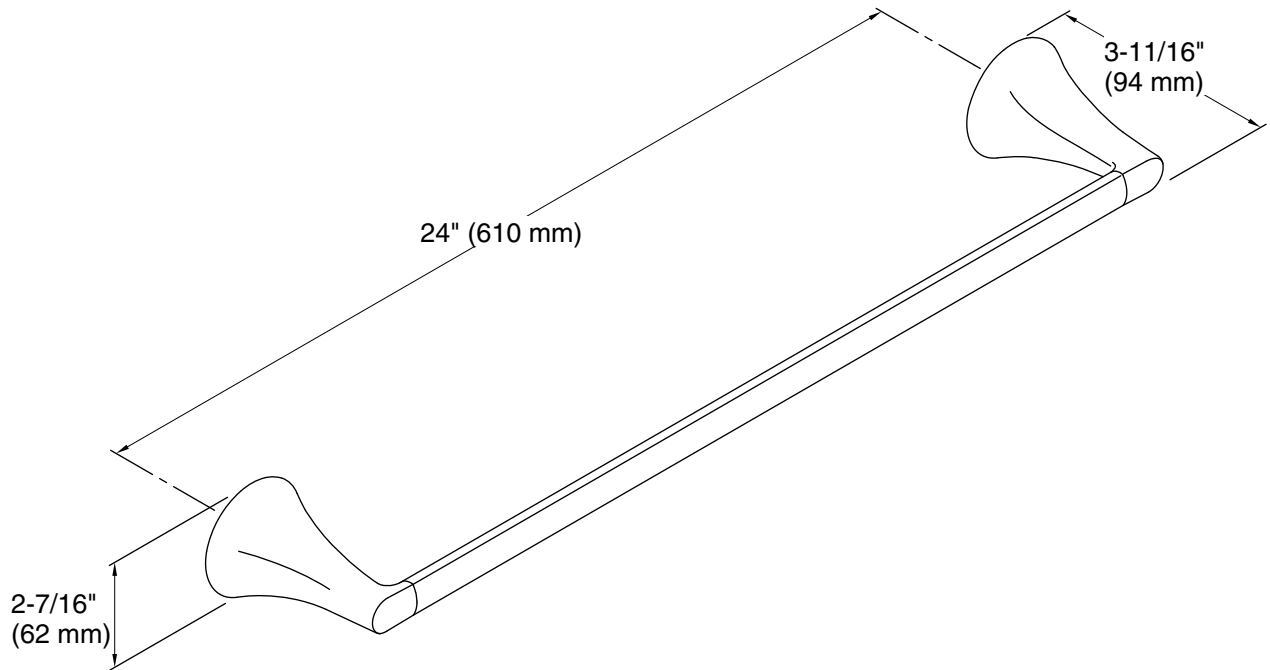

Features

- Coordinates with Lilyfield™ faucets and accessories

Material

- Premium metal construction for durability and reliability
- KOHLER finishes resist corrosion and tarnishing

Installation

- Installation template and tools included

Color	Code	Description
	CP	Polished Chrome
	BN	Vibrant® Brushed Nickel

Technical Information

All product dimensions are nominal.

Installation Type: Wall-mount

Material: Zinc

Notes

Install this product according to the installation instructions.