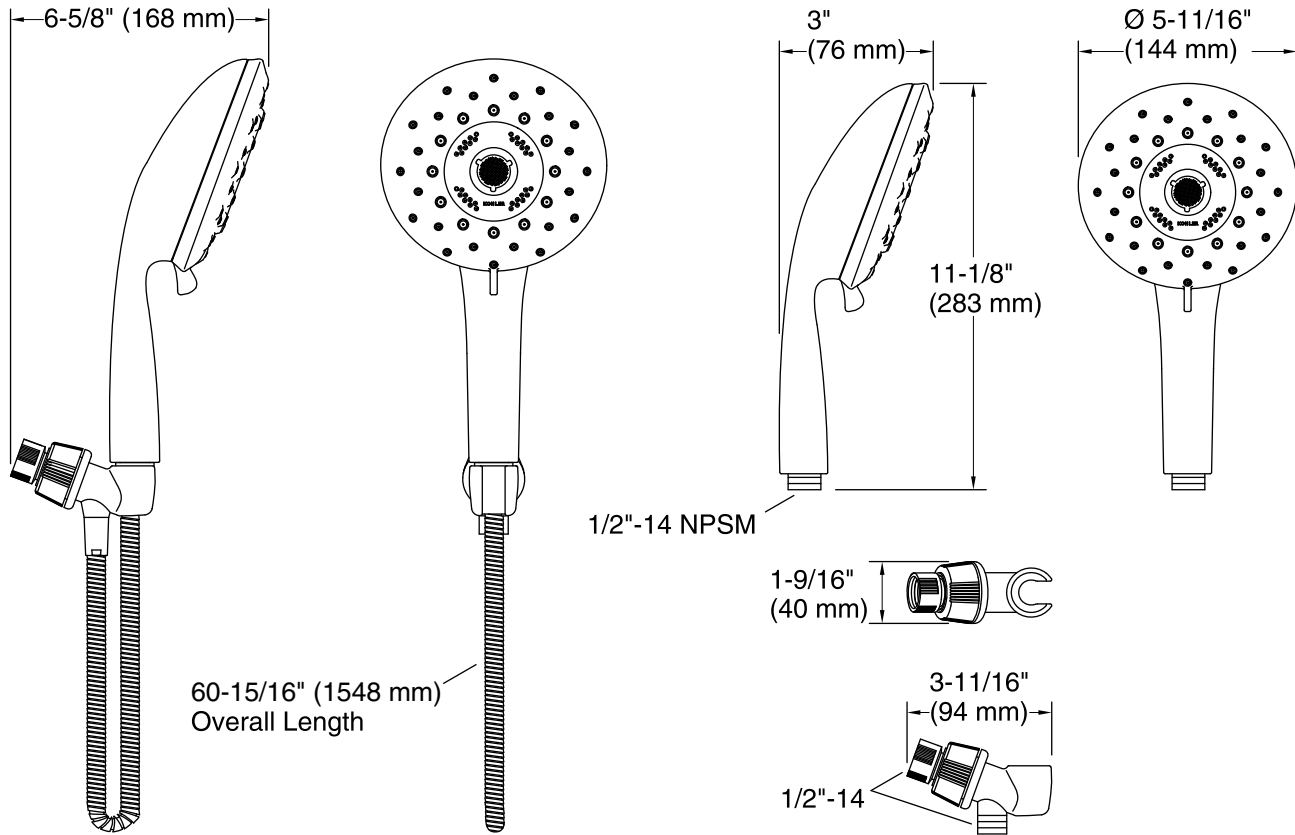

Technical Information

All product dimensions are nominal.

Handshower:

Rated maximum flow: 1.75 gal/min (6.6 l/min)

Pressure: 45 psi (3.1 bar)

Notes

For use with automatic compensating valves rated at 1.3 gal/min (4.9 l/min) or less.

Install this product according to the installation instructions.

Plumbing codes require approved backflow prevention devices to be installed in-line to handshowers. Consult local plumbing officials.

ADA, OBC compliant when installed to the specific requirements of these regulations.