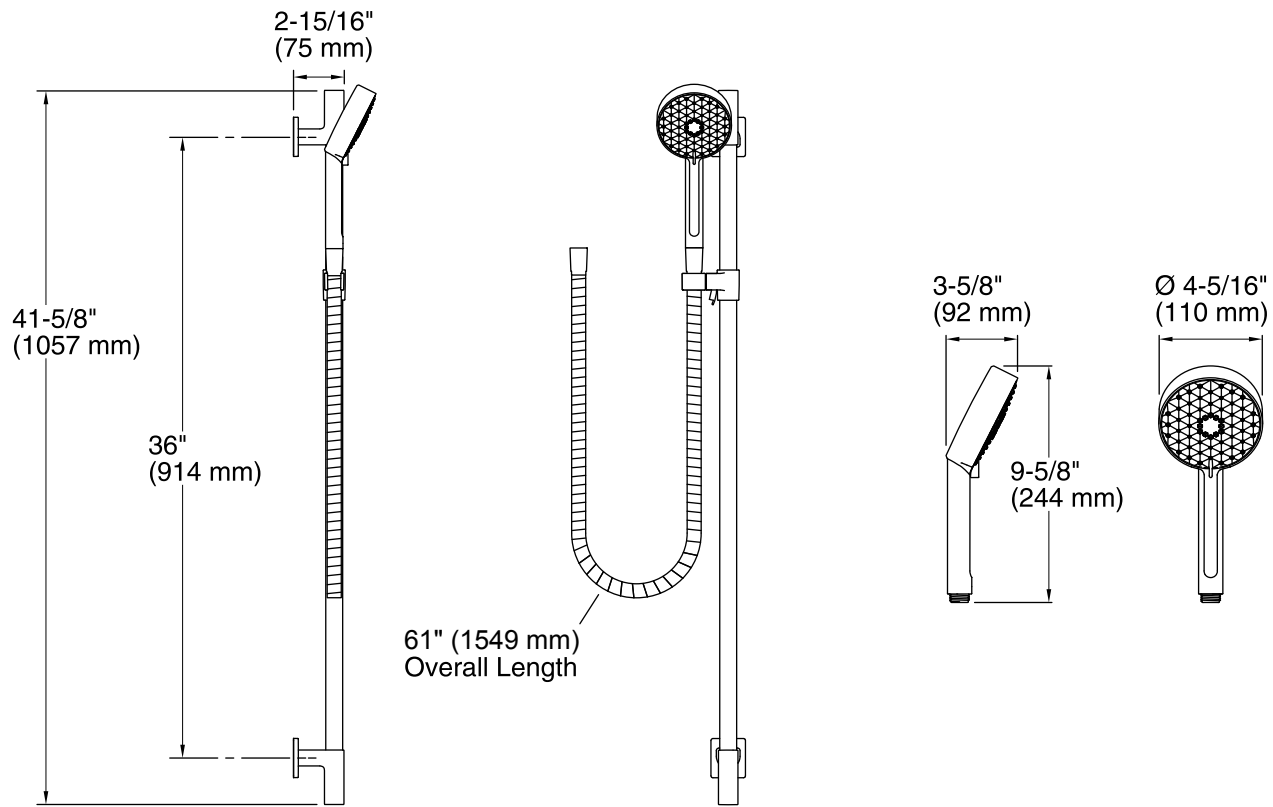

Technical Information

All product dimensions are nominal.

Power source: Plug - AC, not included

Handshower:

Rated maximum flow: 2 gal/min (7.6 l/min)

Notes

Install this product according to the installation guide.

Plumbing codes require approved backflow prevention devices to be installed in-line to handshowers. Please consult with local plumbing officials.

ADA, OBC compliant when installed to the specific requirements of these regulations.