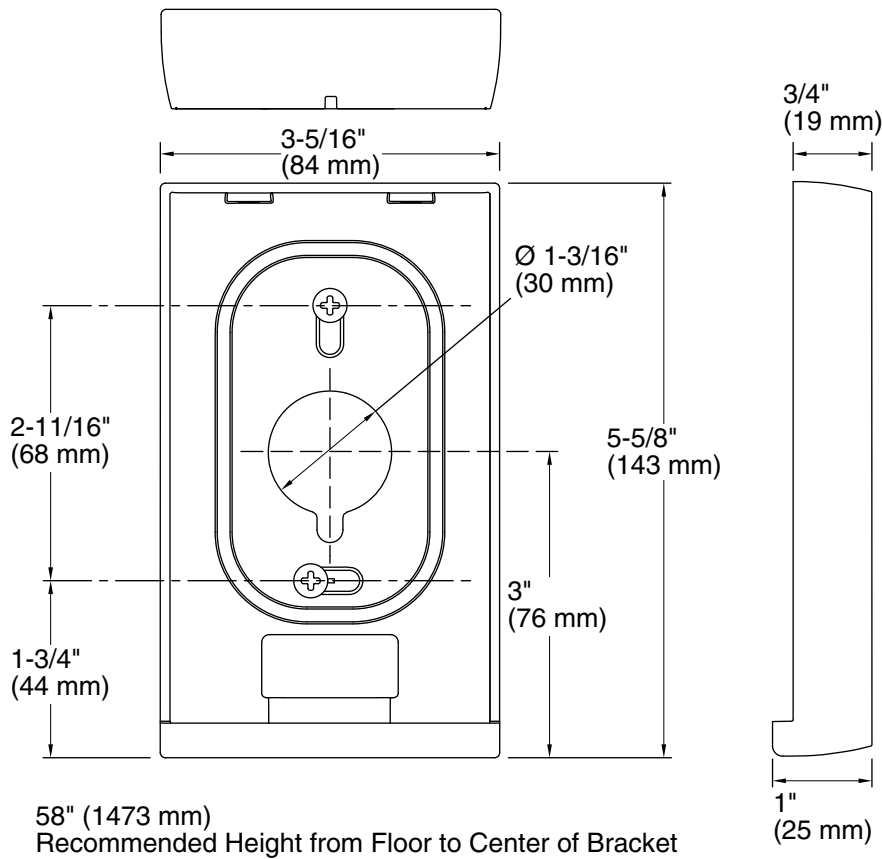

Technical Information

All product dimensions are nominal.

Drain included: No

Notes

Install this product according to the installation guide.