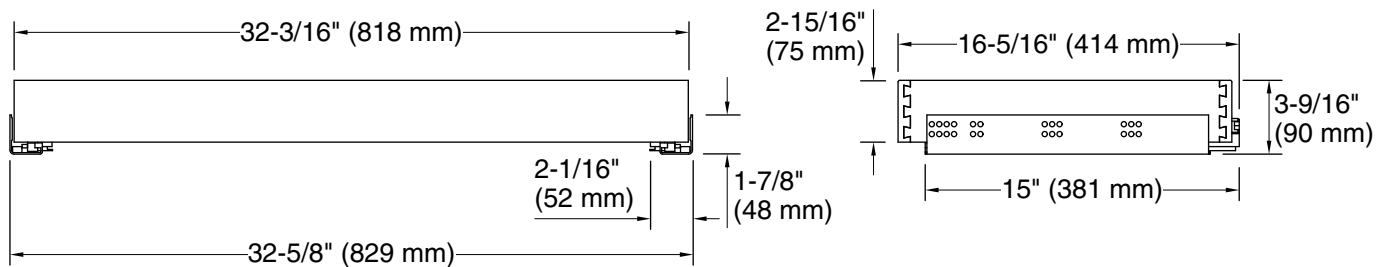

Harken®
Roll-out tray for 36" vanity
K-99680-SH18

Features

- Coordinates with Harken vanity cabinets and hardware to complete your bathroom
- Full-extension 21" (533 mm) depth tray with soft-close undermount slides for smooth opening

See website for detailed warranty information.

Available Colors/Finishes

Color tiles intended for reference only.

Color Code Description

	1WR	Oxford Maple
---	-----	--------------

Technical Information

All product dimensions are nominal.