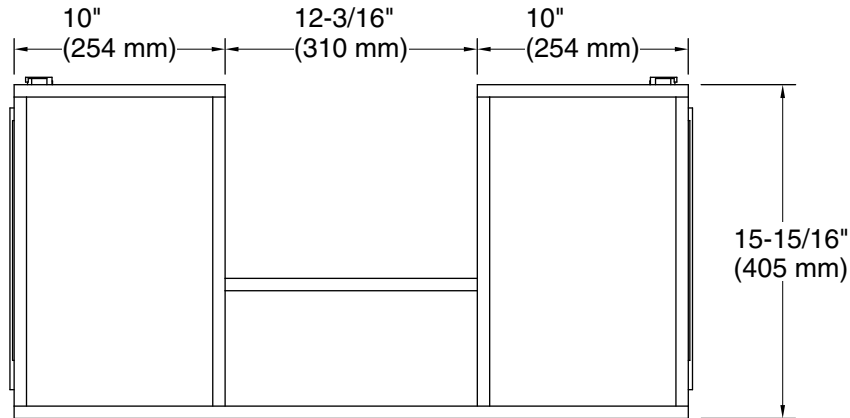

Harken®
Roll-out tray for 36" vanity
K-99680-SH18

Features

- Coordinates with Harken vanity cabinets and hardware to complete your bathroom
- Full-extension 21" (533 mm) depth tray with soft-close undermount slides for smooth opening

See website for detailed warranty information.

Available Colors/Finishes

Color tiles intended for reference only.

Color Code Description

	1WR	Oxford Maple
---	-----	--------------

Technical Information

All product dimensions are nominal.