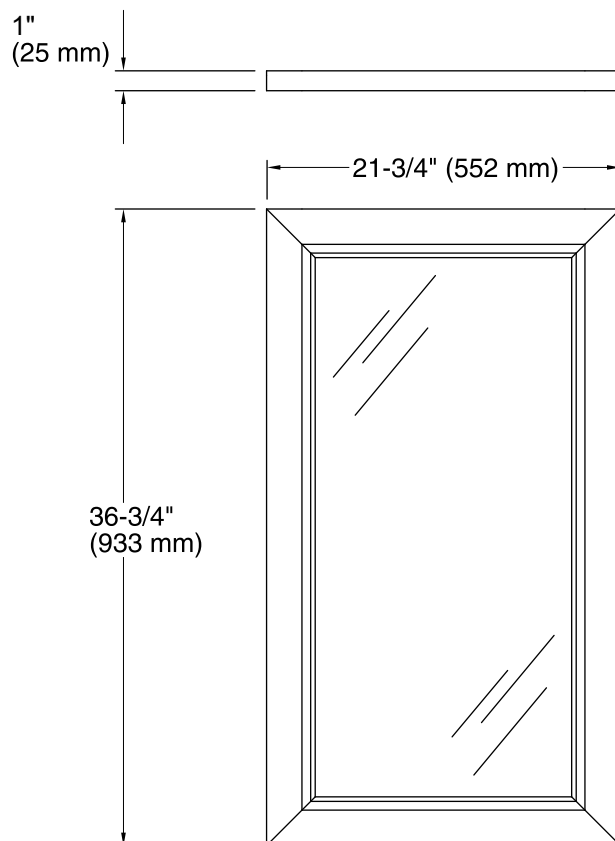

Features

- Coordinates with Damask vanities for a matched ensemble.
- Wood frame with catalyzed conversion varnish provides a durable moisture-resistant finish.
- Includes hardware for wall-mount installation.

Color	Code	Description
	1WA	Linen White
	1WG	Cherry Tweed
	1WB	Claret Suede
	1WH	Woolen Oak
	1WC	Felt Grey
	1WE	Terry Walnut
	1WT	Mohair Grey
	1WU	Batiste Black

Technical Information

All product dimensions are nominal.