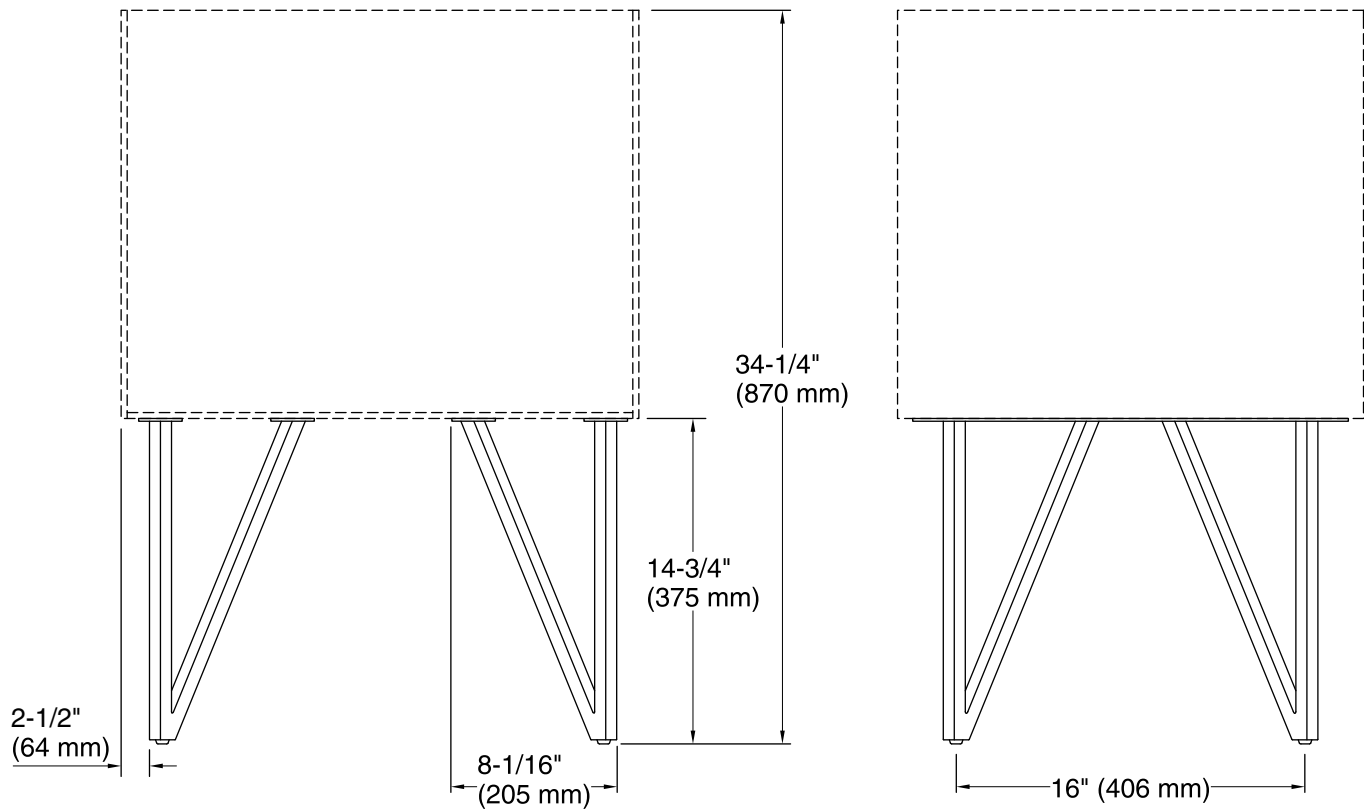

Features

- Legs offer the polished look of furniture in the bath.
- For use with KOHLER Jute vanities.
- Set of two.
- Includes installation guide and hardware.

Codes/Standards

None Applicable

KOHLER® One-Year Limited Warranty

See website for detailed warranty information.

Technical Information

All product dimensions are nominal.

Material: Metal

Notes

Install this product according to the installation instructions.