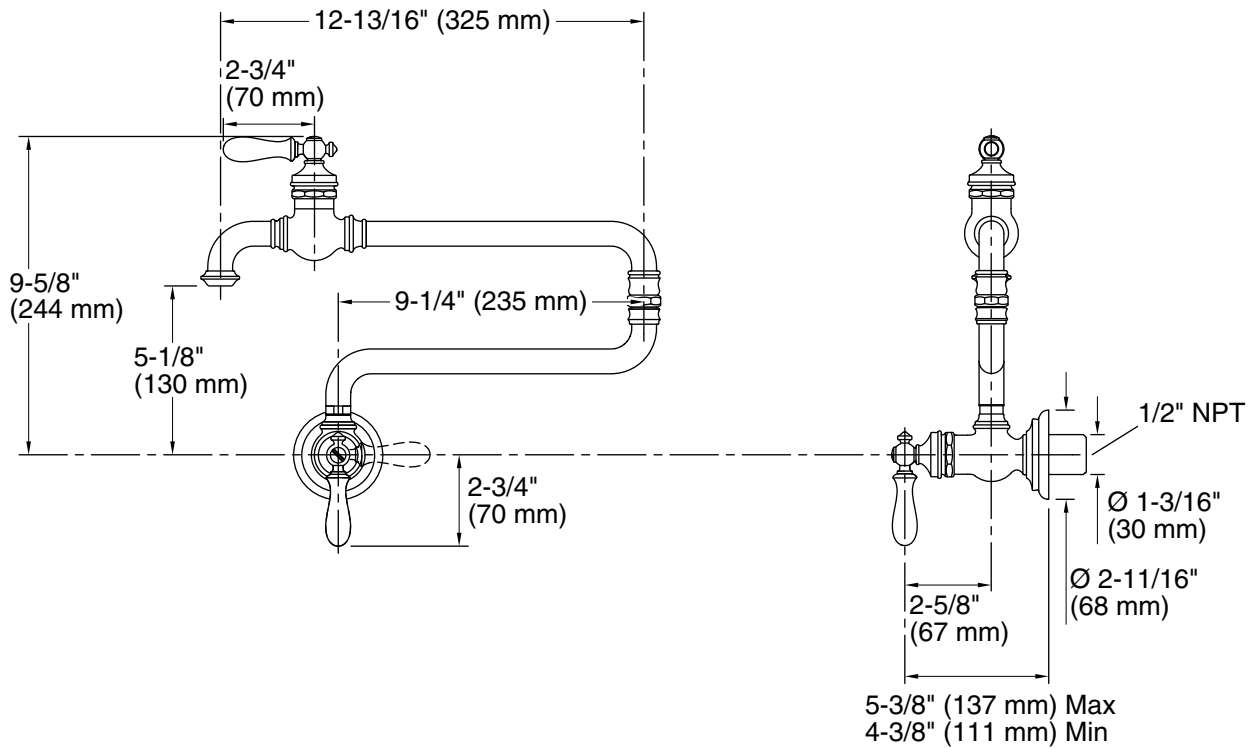

## Technical Information

All product dimensions are nominal.

### Spout:

Spout reach: 22" (559 mm)