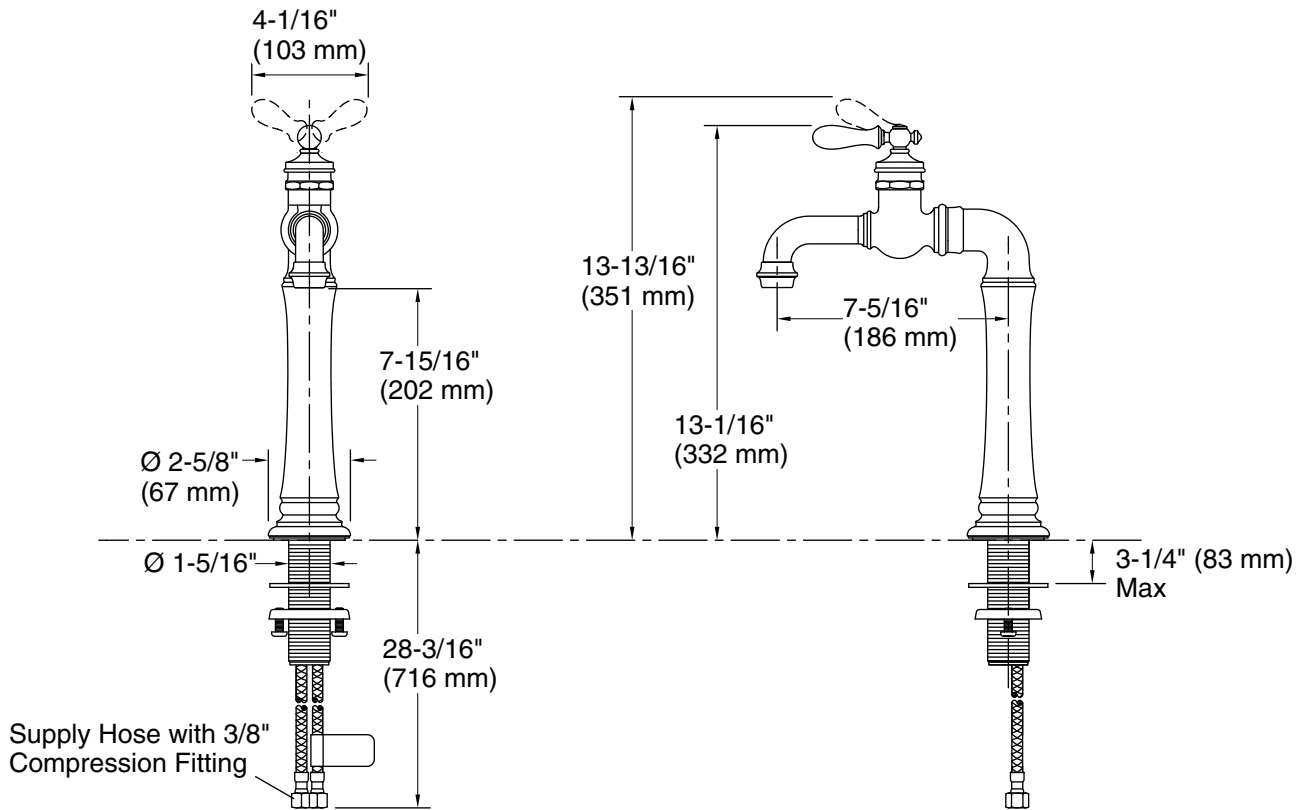

#### Technical Information

All product dimensions are nominal.

#### Spout:

Spout reach: 7-5/16" (186 mm)