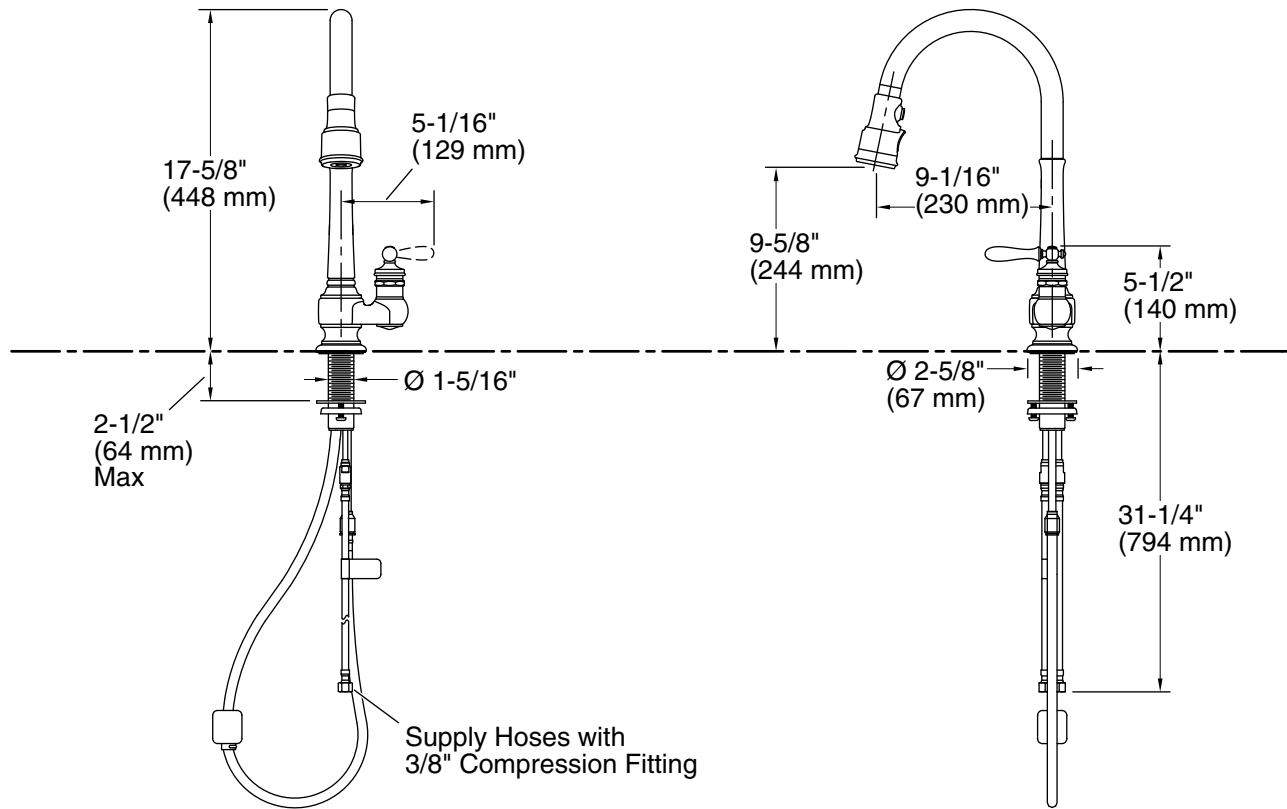

Adapters, Rough-in and Extension Kits

1012715 Range: 3-1/4" (83 mm) - 5-3/8" (137 mm)

Recommended Products/Accessories

1167289 1.5 GPM [5.7 l/min] Low Flow Kit
K-99272 Three-Hole Kitchen Faucet Escutcheon
K-23723 Faucet cleaner

Technical Information

All product dimensions are nominal.

Faucet:

Flow rate: 1.5 gal/min (5.7 l/min)

Pressure: 60 psi (4.1 bar)

Notes

Install this product according to the installation guide.

ADA, CSA B651 compliant when installed to the specific requirements of these regulations.