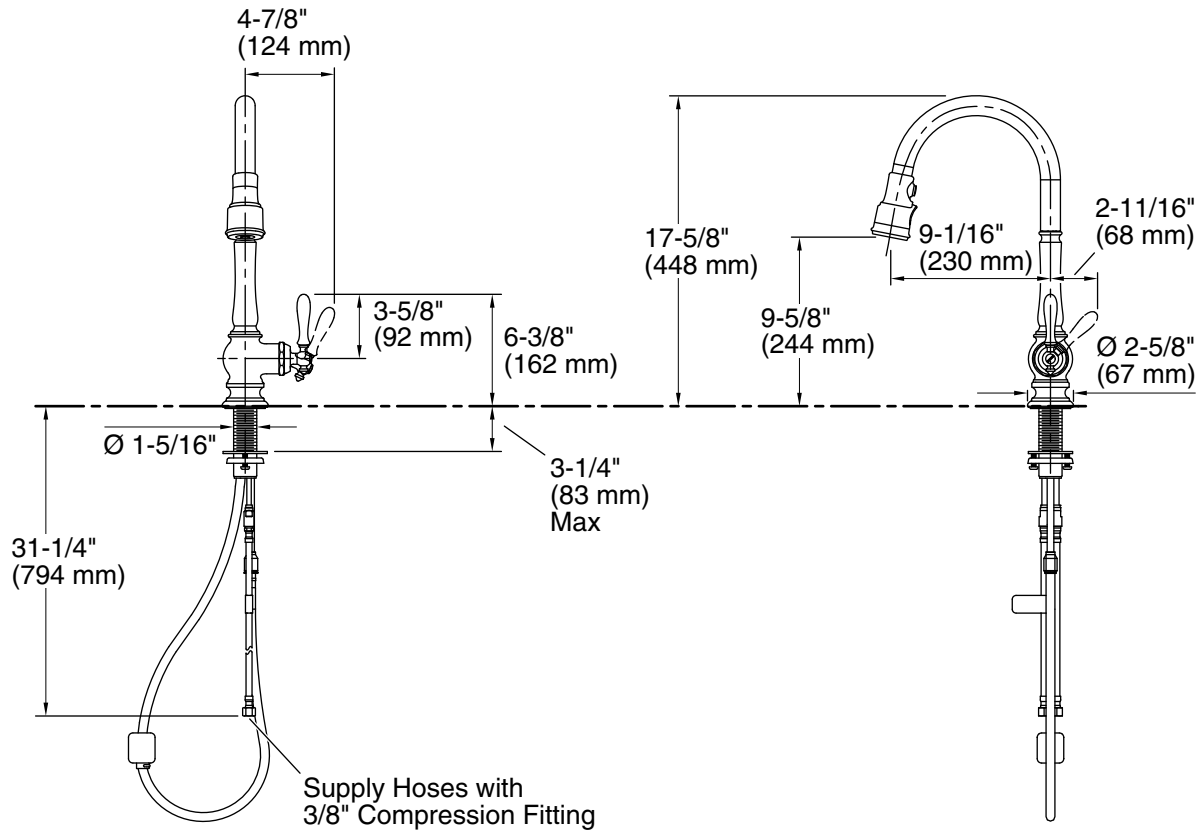

Adapters, Rough-in and Extension Kits

1012715 Range: 3-1/4" (83 mm) - 5-3/8" (137 mm)

Optional Products/Accessories

K-99272 Three-Hole Kitchen Faucet Escutcheon

ADA **CSA B651**

Codes/Standards

ASME A112.18.1/CSA B125.1
 NSF/ANSI 61
 NSF/ANSI 372
 All applicable US Federal and State material regulations
 DOE - Energy Policy Act 1992
 California Energy Commission (CEC)
 ADA
 ICC/ANSI A117.1
 CSA B651

Technical Information

All product dimensions are nominal.

Faucet:

Flow rate: 1.5 gal/min (5.7 l/min)

Pressure: 60 psi (4.1 bar)

Spout:

Spout reach: 9-1/16" (231 mm)

Notes