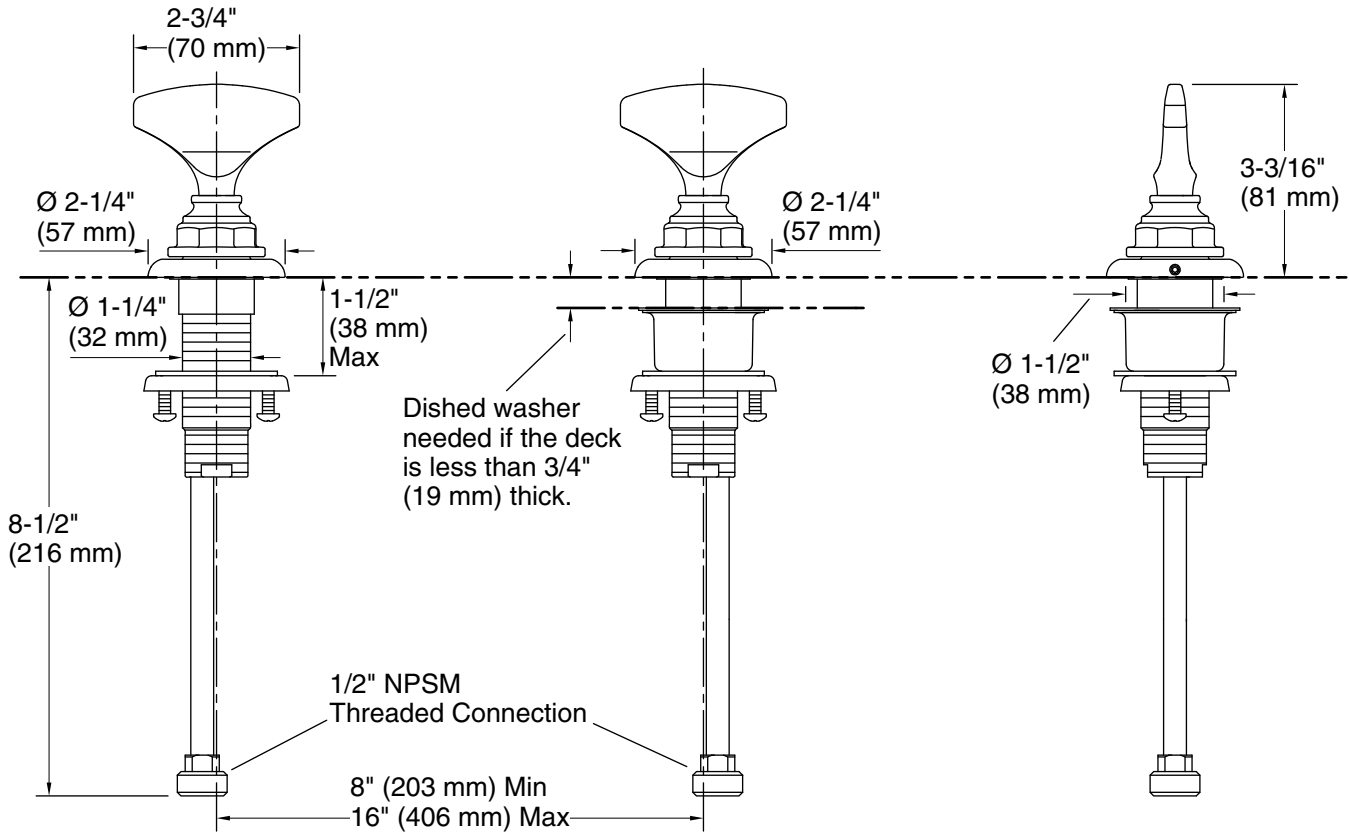

Technical Information

All product dimensions are nominal.

Notes

Install this product according to the installation instructions.

ADA compliant when installed to the specific requirements of these regulations.