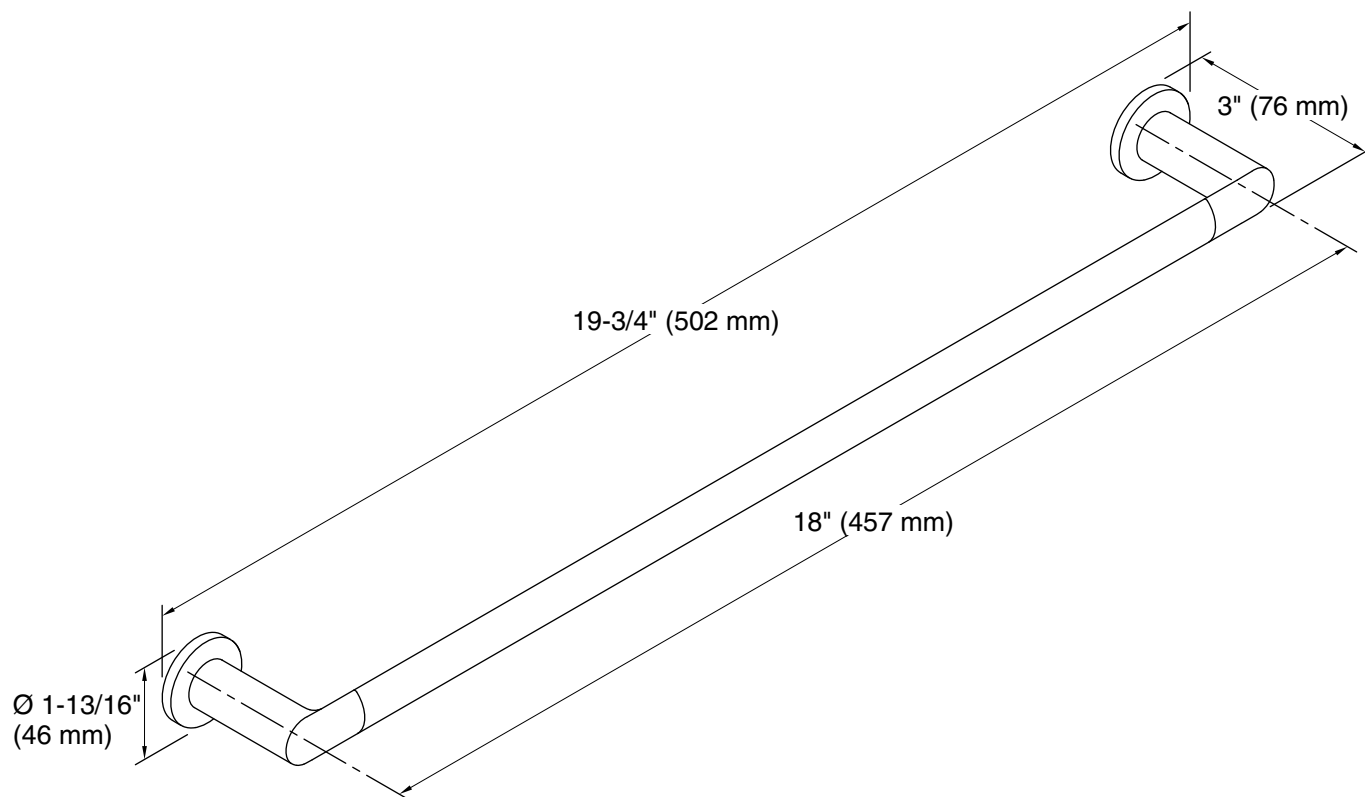

## Technical Information

All product dimensions are nominal.

Installation Type: Wall-mount

Material: Zinc, Stainless Steel