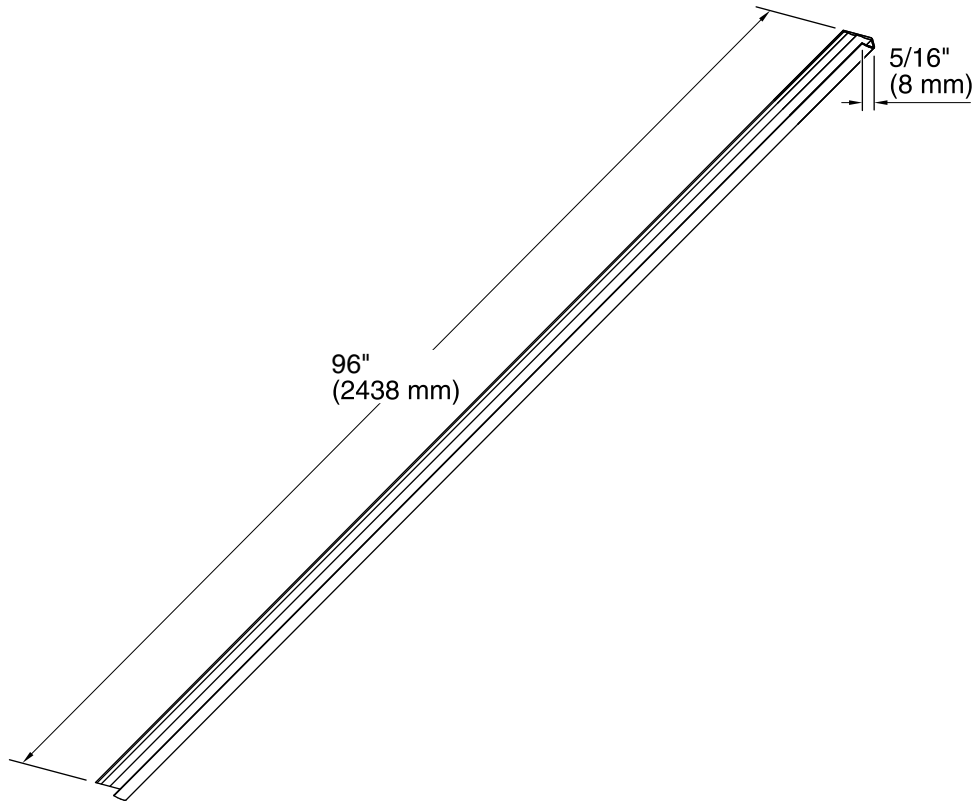

Features

- For use with KOHLER Choreograph wall panels.
- Package contains two 96" lengths.
- Aluminum construction.
- Height in-field trimmable.

Codes/Standards

None Applicable

KOHLER® Limited Warranty – Choreograph™ Walls and Accessories

Technical Information

All product dimensions are nominal.

Material: Aluminum

Notes

Install this product according to the installation guide.