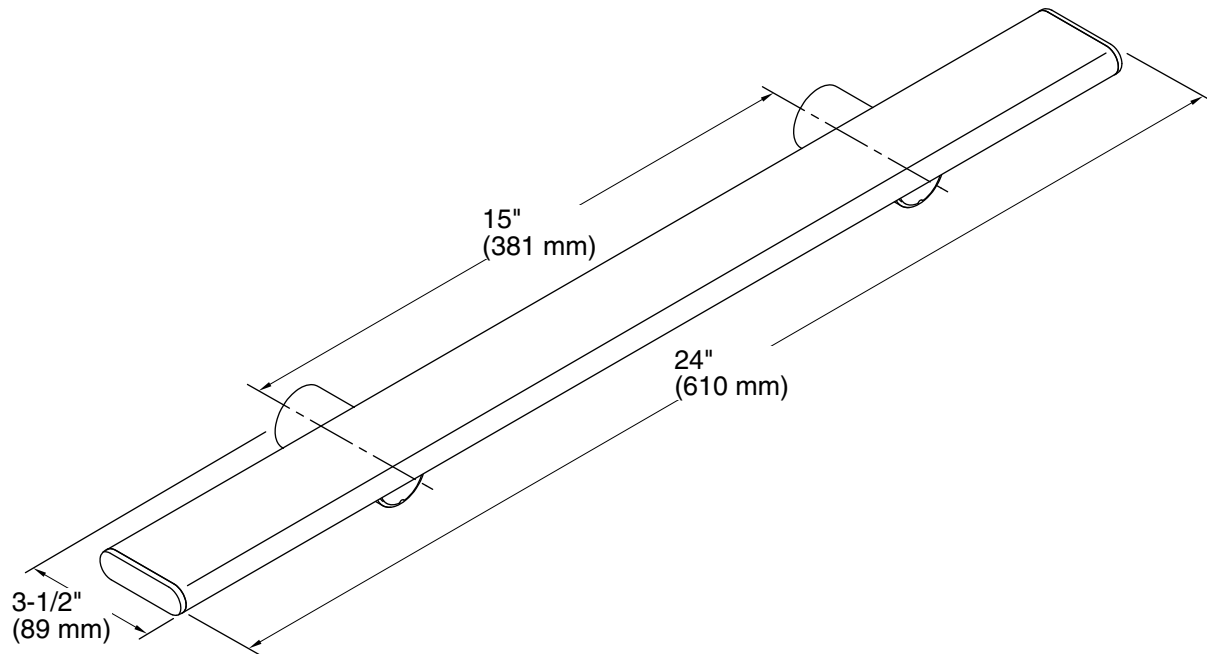

Technical Information

All product dimensions are nominal.

Installation Type: Wall-mount

Material: Anodized Aluminum

Notes

Install this product according to the installation guide.

Requires 2x4 backing to be installed.