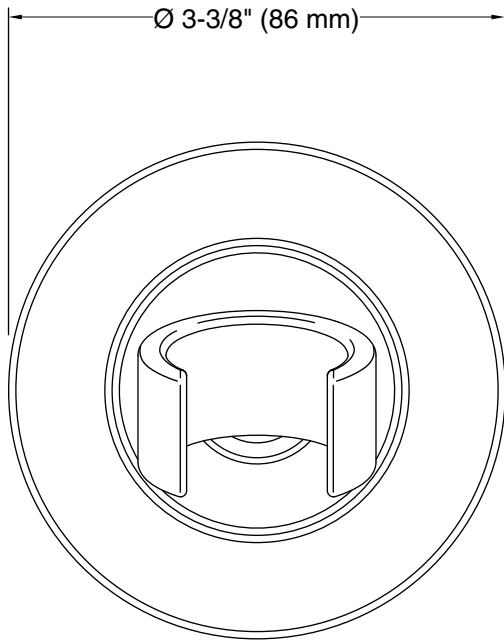

Technical Information

All product dimensions are nominal.

Installation Type: Wall-mount

Material: Brass

Notes

Install this product according to the installation guide.