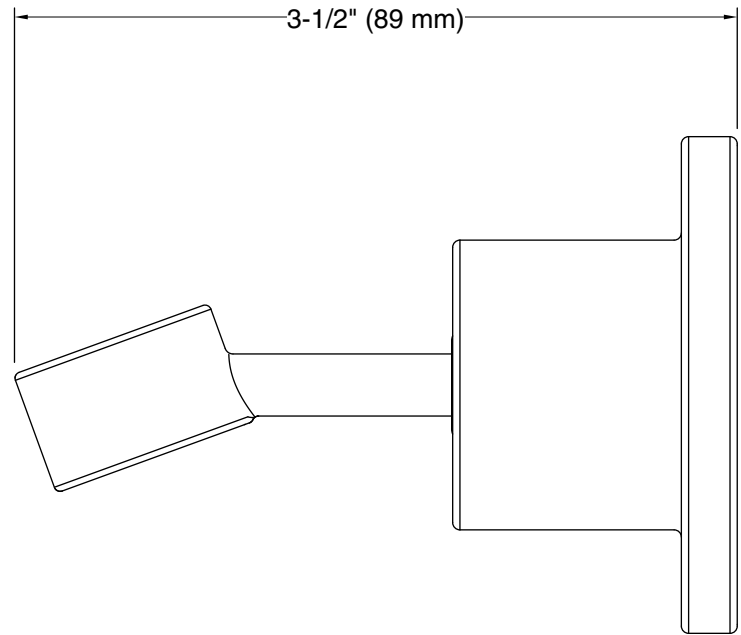

Technical Information

All product dimensions are nominal.

Installation Type: Wall-mount

Material: Brass

Notes

Install this product according to the installation guide.