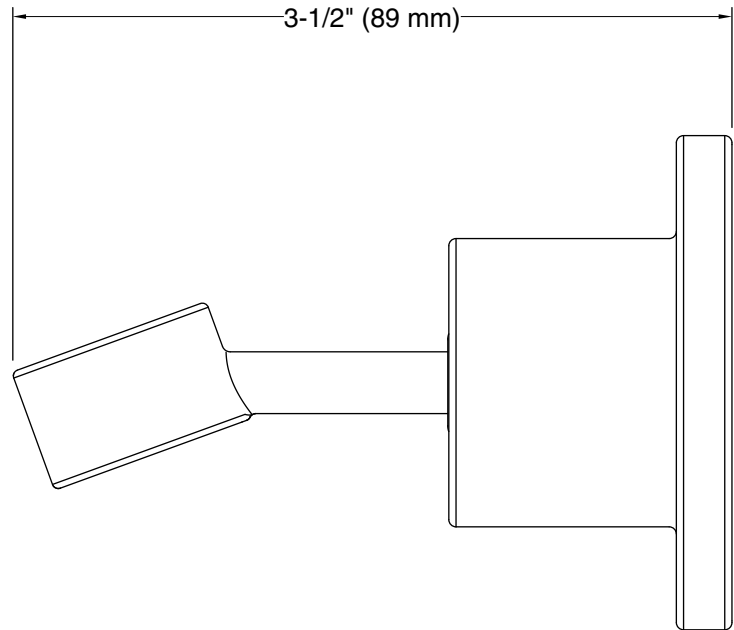

Features

- Bracket pivots and rotates to position handshower at desired angle.
- Coordinates with Purist and Stillness faucets and accessories.

Material

- Brass construction.
- KOHLER finishes resist corrosion and tarnishing.

Technical Information

All product dimensions are nominal.

Material: Brass

Notes

Install this product according to the installation guide.