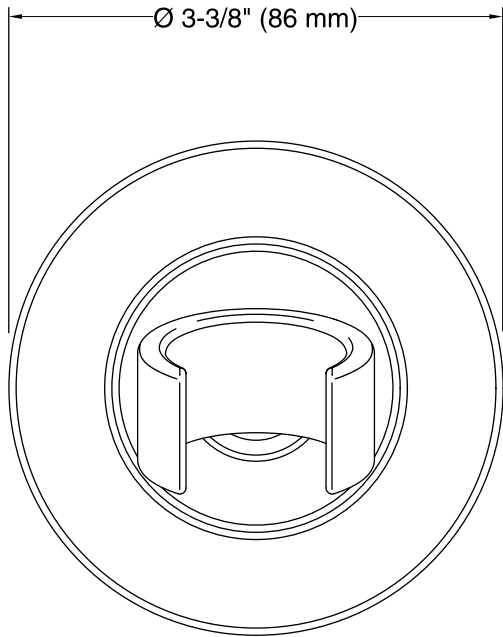

Features

- Bracket pivots and rotates to position handshower at desired angle.
- Coordinates with Purist and Stillness faucets and accessories.

Material

- Brass construction.
- KOHLER finishes resist corrosion and tarnishing.

Technical Information

All product dimensions are nominal.

Material: Brass

Notes

Install this product according to the installation guide.